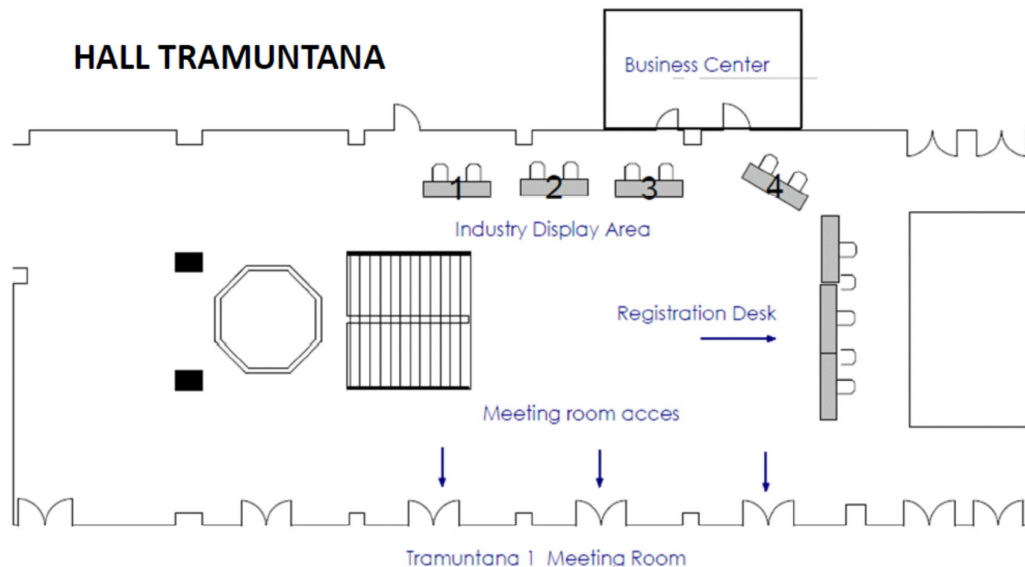

GOOD SCIENCE
BETTER MEDICINE
BEST PRACTICE

Venue overview

The venue Convention centre is located on level -1. Here the overview:

Tramuntana 1

Plenary hall

Mestral 1

Speaker centre

Mestral 3+4

Parallel session hall

Llevant 1

Parallel session hall

Llevant 2

Parallel session hall

Hall Tramuntana

Industry Display area & catering area

Industry Display area

The Industry Display area is located in the hall Tramuntana of the venue Convention centre. Here the overview:

Industry Display area:

1. Merck Serono
2. Astellas
3. Amgen
4. ESMO