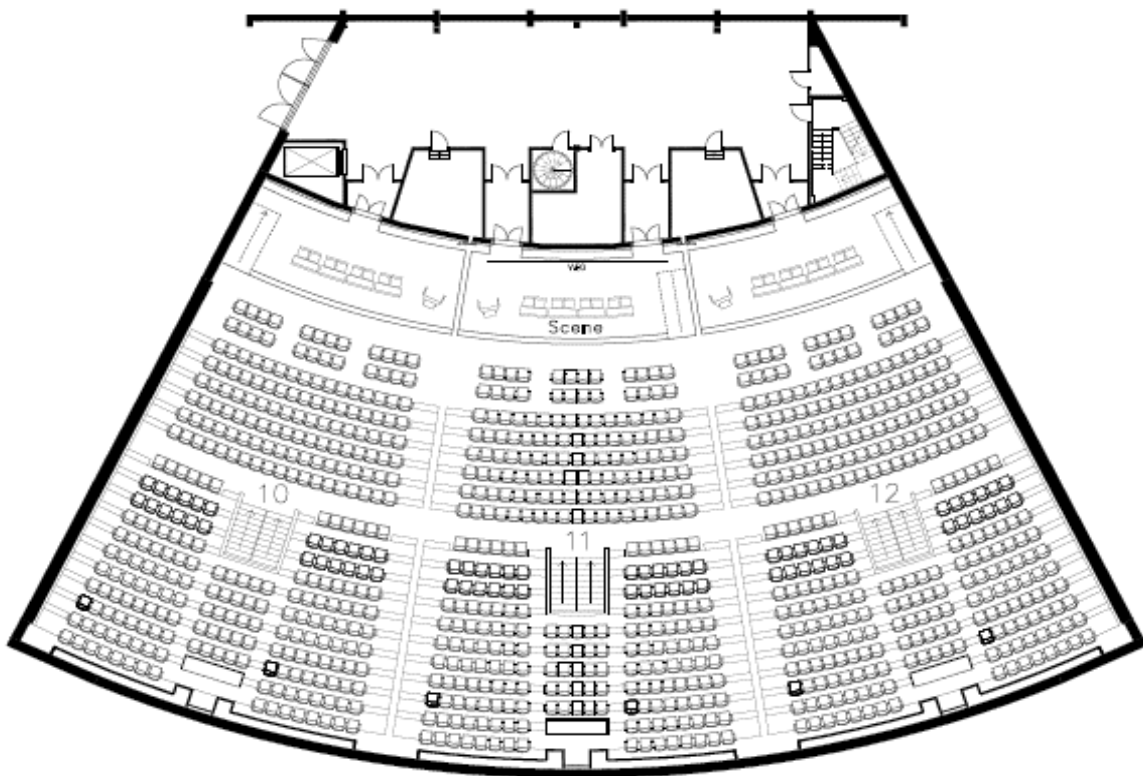

OSLO AUDITORIUM

Dimensions & capacity

Capacity theatre style	Length (m)	Width (m)	Ceiling height	Screen LxH	Stage LxWxH
930	26	33m-54m	7,7	6,4 x 3,6m (3 screens)	33 x 4,4 m

Technical floorplan

	Bella Center AUD. 10-11-12 <small>This drawing shows</small> ELEVATION
---	---