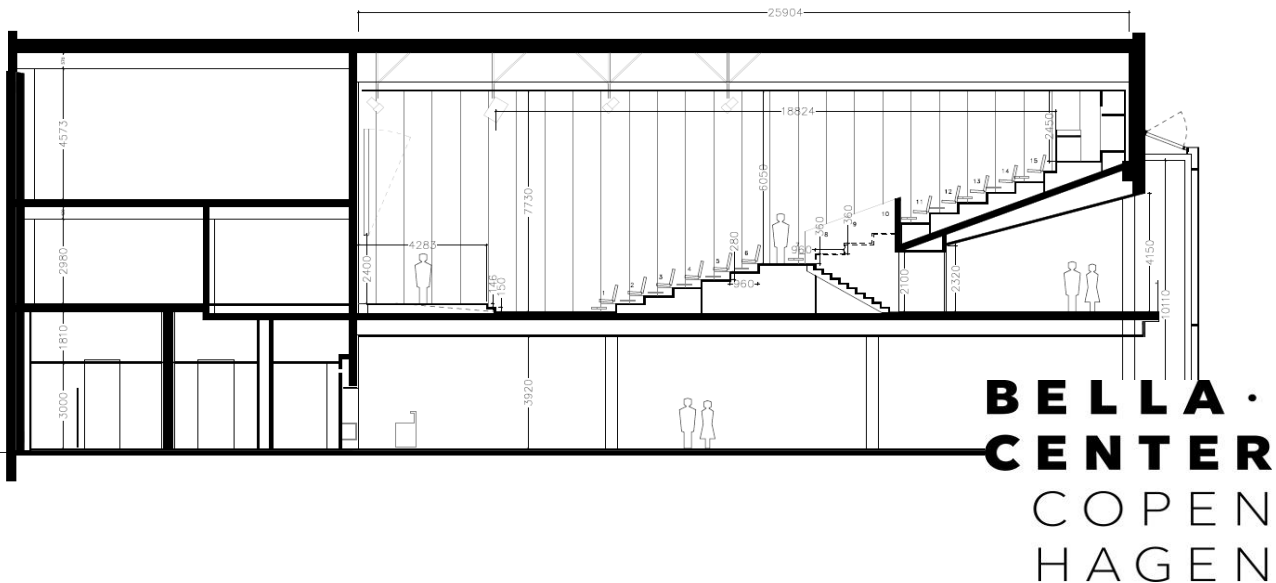

OSLO AUDITORIUM

Dimensions & capacity

Capacity theatre style	Length (m)	Width (m)	Ceiling height	Screen LxH	Stage LxWxH
930	26	33m-54m	7,7	6,4 x 3,6m (3 screens)	33 x 4,4 m

Technical floorplan

	Bella Center AUD. 10-11-12 <small>This drawing shows</small> ELEVATION
---	---

BELLA ·
CENTER
COPEN
HAGEN