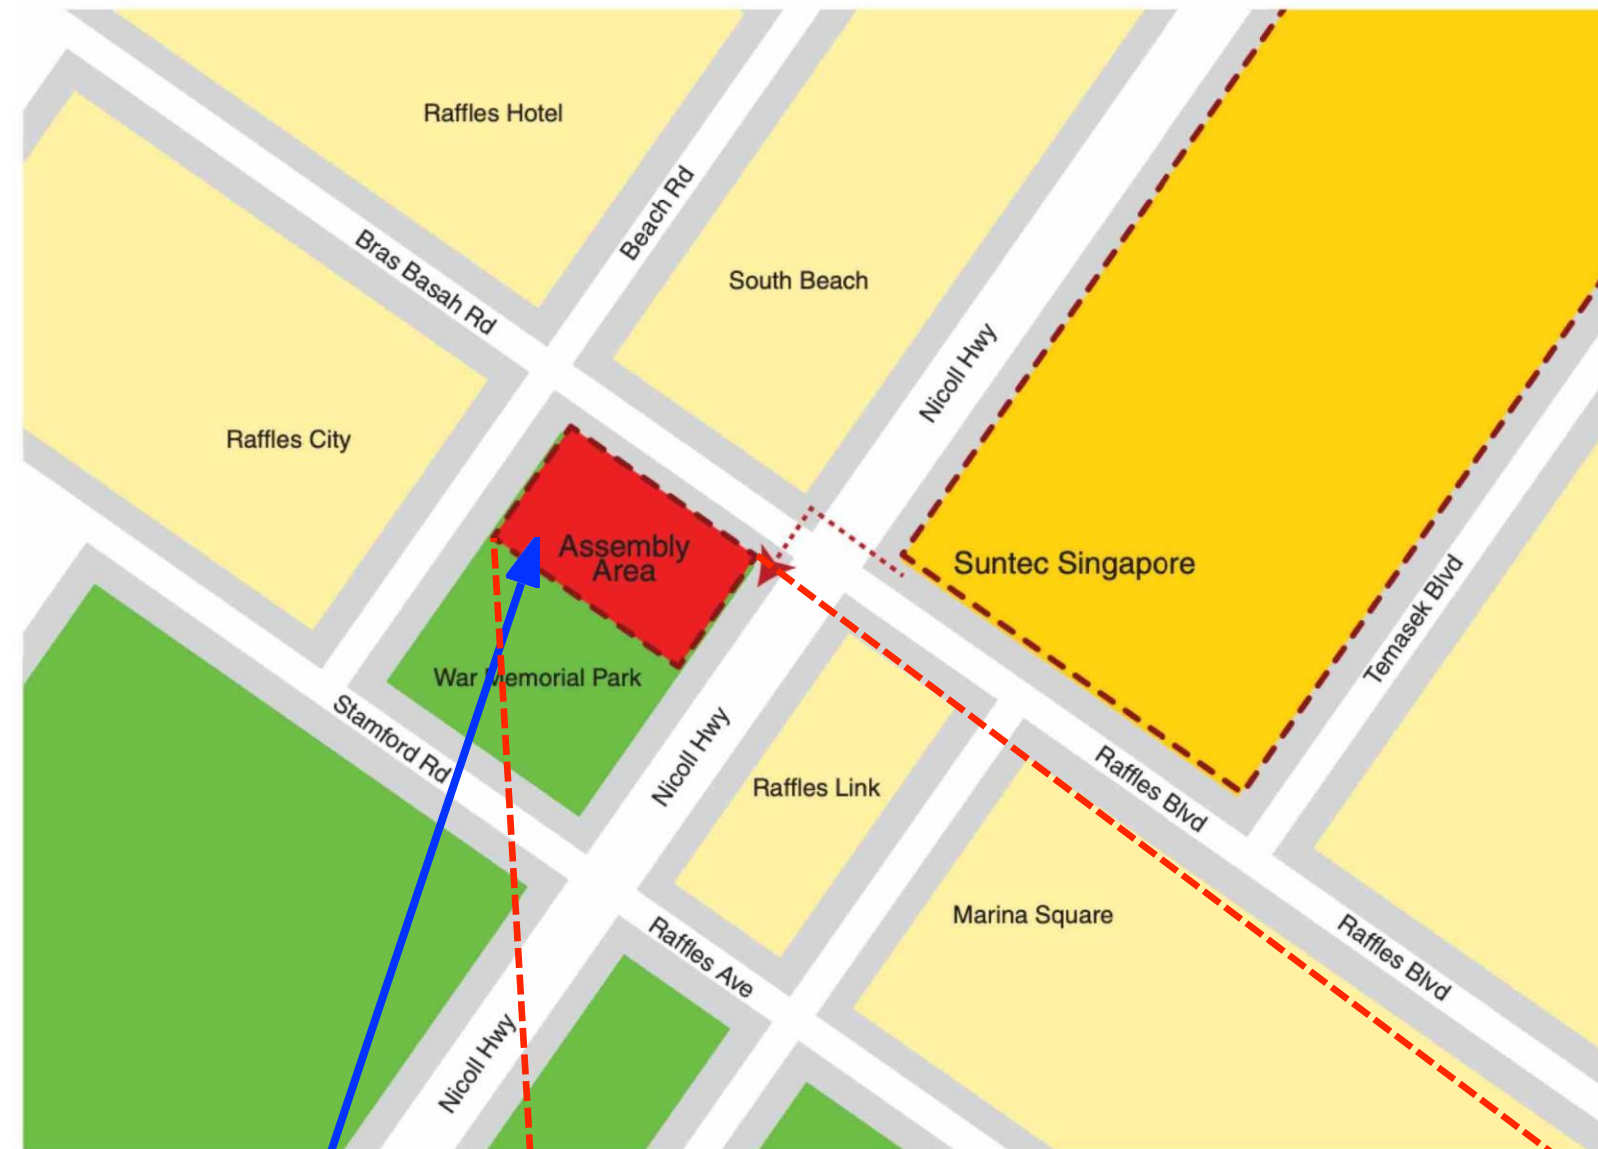

DRAWING TITLE: ASSEMBLY POINT

ASSEMBLY POINT:

After exiting the Centre via the stairwell, proceed to the War Memorial Park from the lobby of level 1.

The War Memorial Park is located near Esplanade Station. You can use the underpass or cross the main road to access to the assembly area.

*Do **NOT** wander away from the assembly area as your action may complicate the search and rescue operation during an emergency

Assembly Point