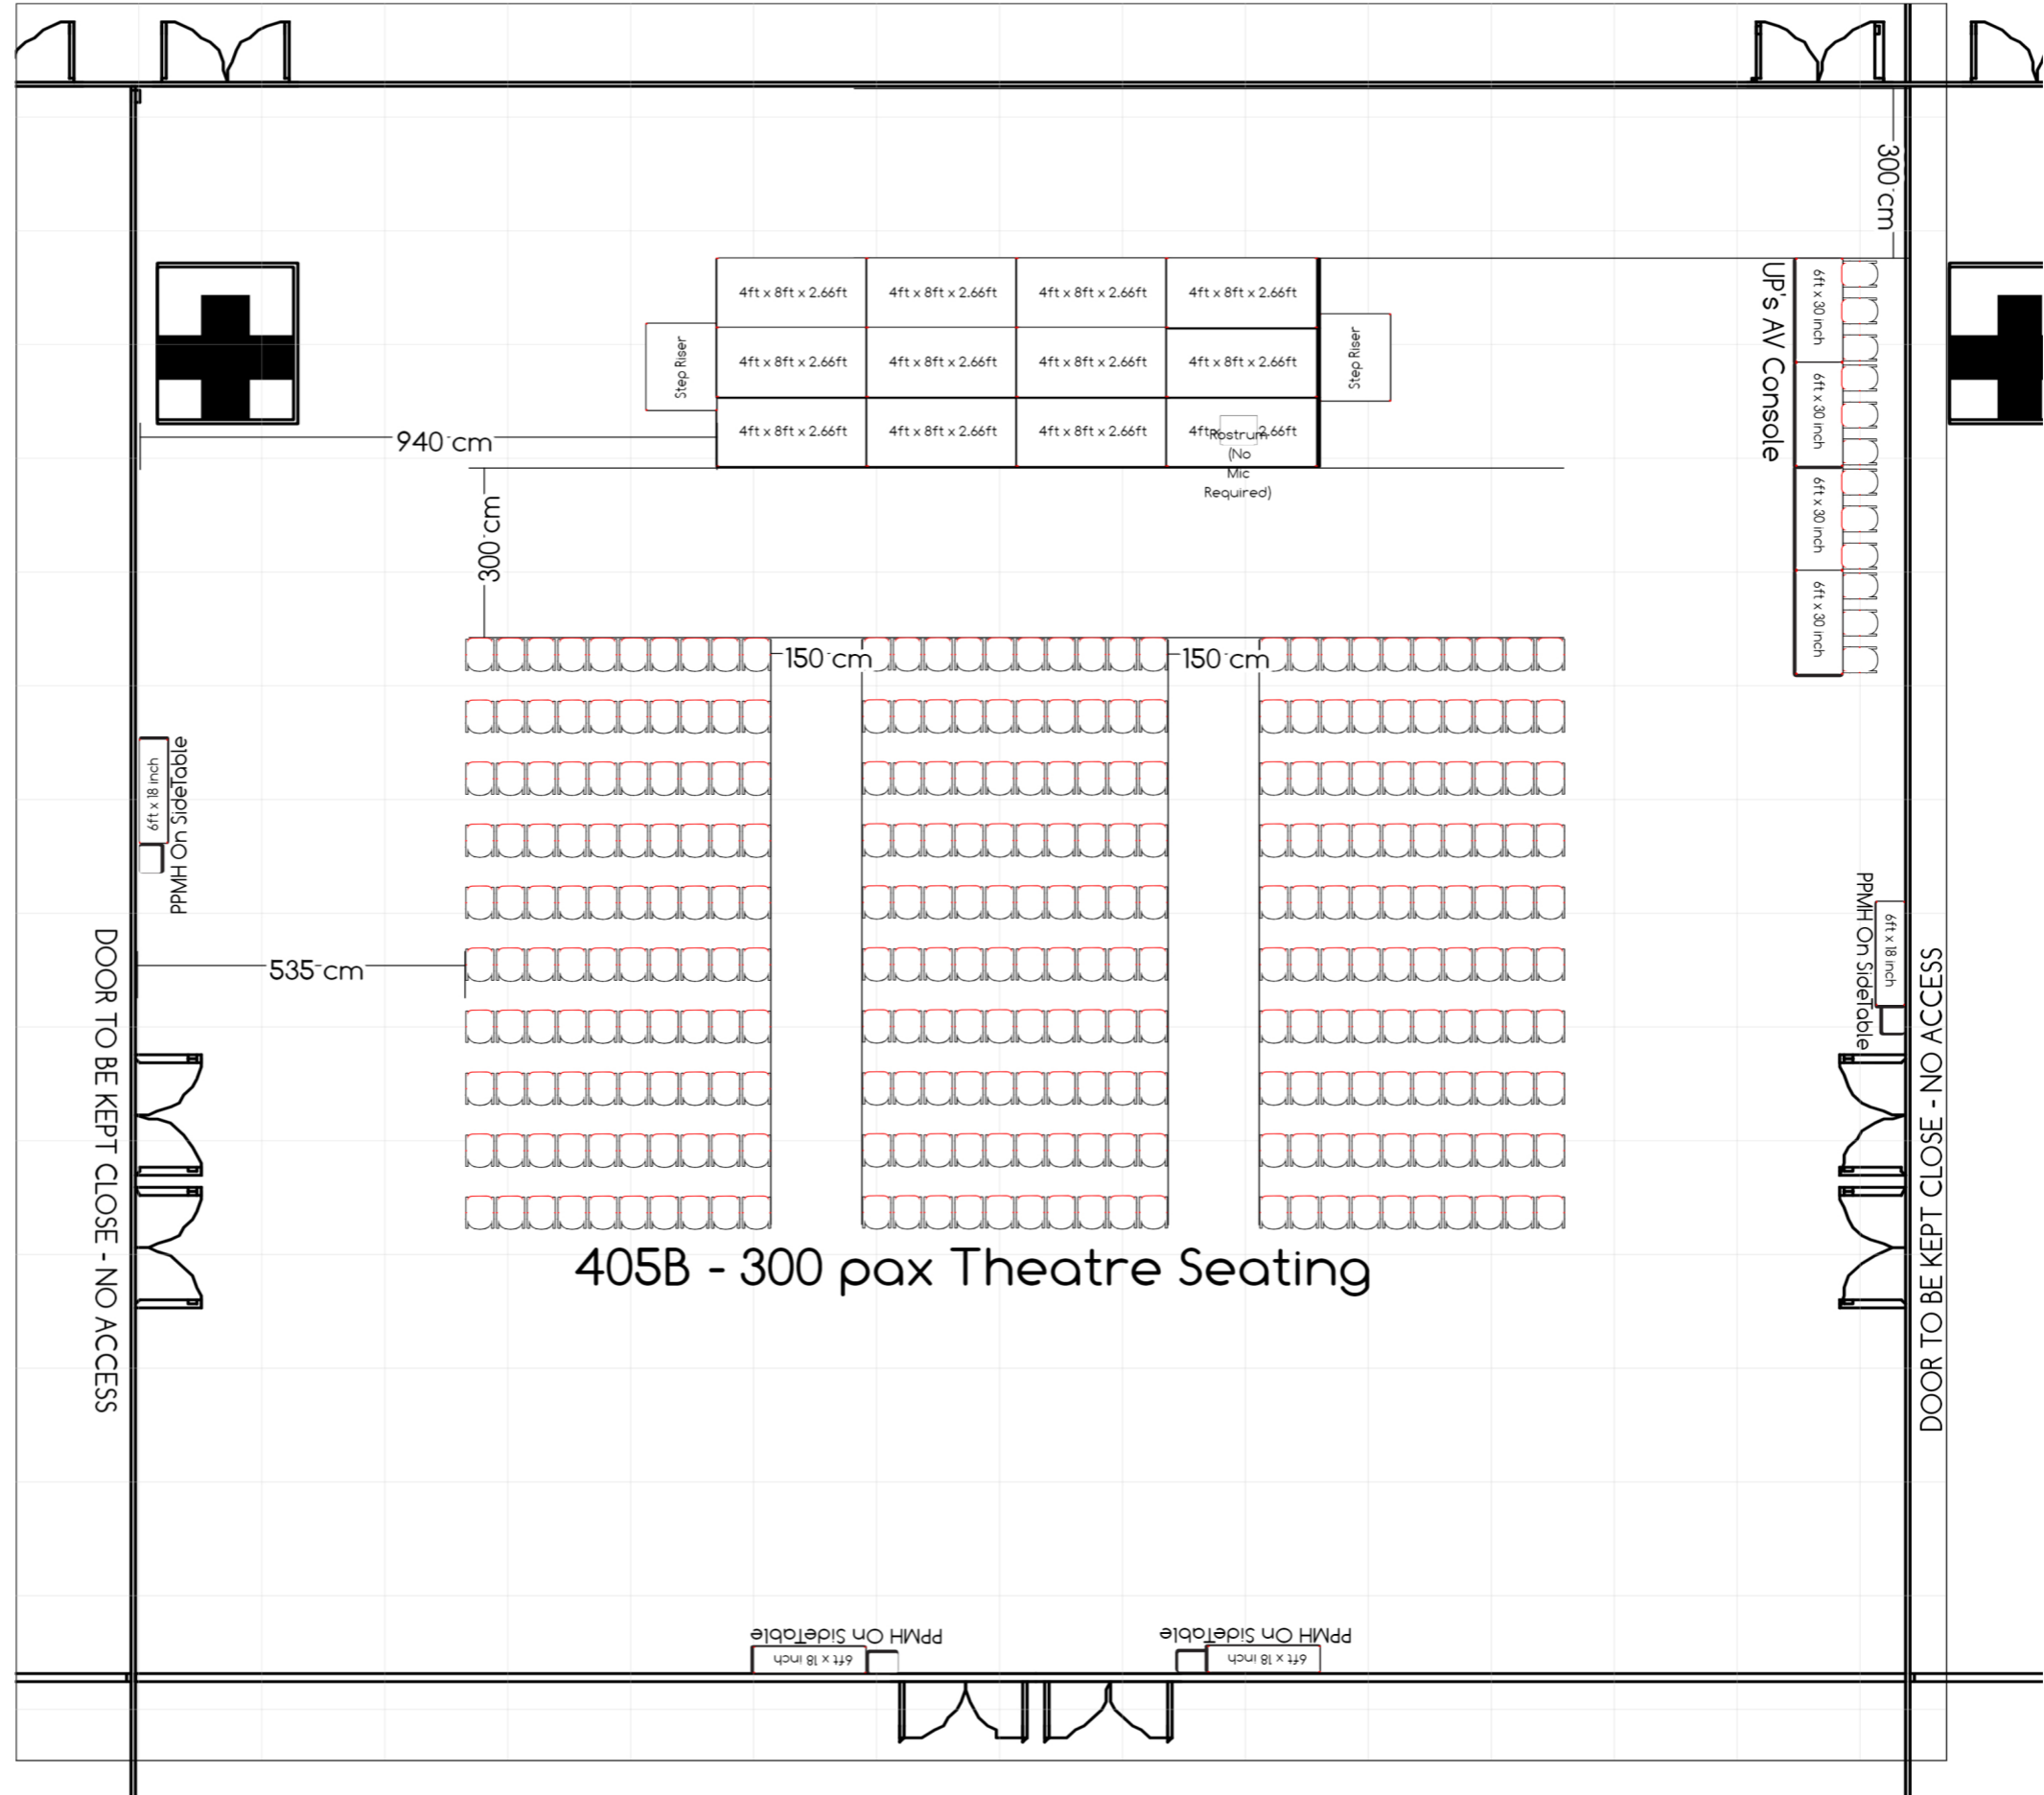

405B - 300 pax Theatre Seating

Setup to remain from 29 Nov 1800hrs - 3 Dec 2200hrs

405B - 300 pax Theatre Seating

Name: Hall405B_ESMO Asia 2023(29Nov-3Dec)

Preview	Inventory Details	Qty
	Name: Rectangular Black Dustbin Linked Id: S-FUR-0029	4
	Name: Step Riser 3 feet Linked Id: S-FUR-0039	2
	Name: Red Banquet Chair Linked Id: S-FUR-0002	312
	Name: Rostrum (No Mic Required) Linked Id: S-FUR-0023	1
	Name: 3ft Single Frame Linked Id: S-FUR-0036	12
	Name: Stage skirting (20ft x 3ft) Linked Id: S-LIN-0054	12
	Name: Stage Platform (8ft x 4ft) Linked Id: S-FUR-0033	12
	Name: Black Rectangular table linen 6ft x 18 inch Linked Id: S-LIN-0021	4
	Name: Rectangular table 6ft x 18 in Linked Id: S-FUR-0009	4
	Name: Black Rectangular table linen 6ft x 30 inch Linked Id: S-LIN-0022	4
	Name: Rectangular table 6ft x 30inch Linked Id: S-FUR-0010	4