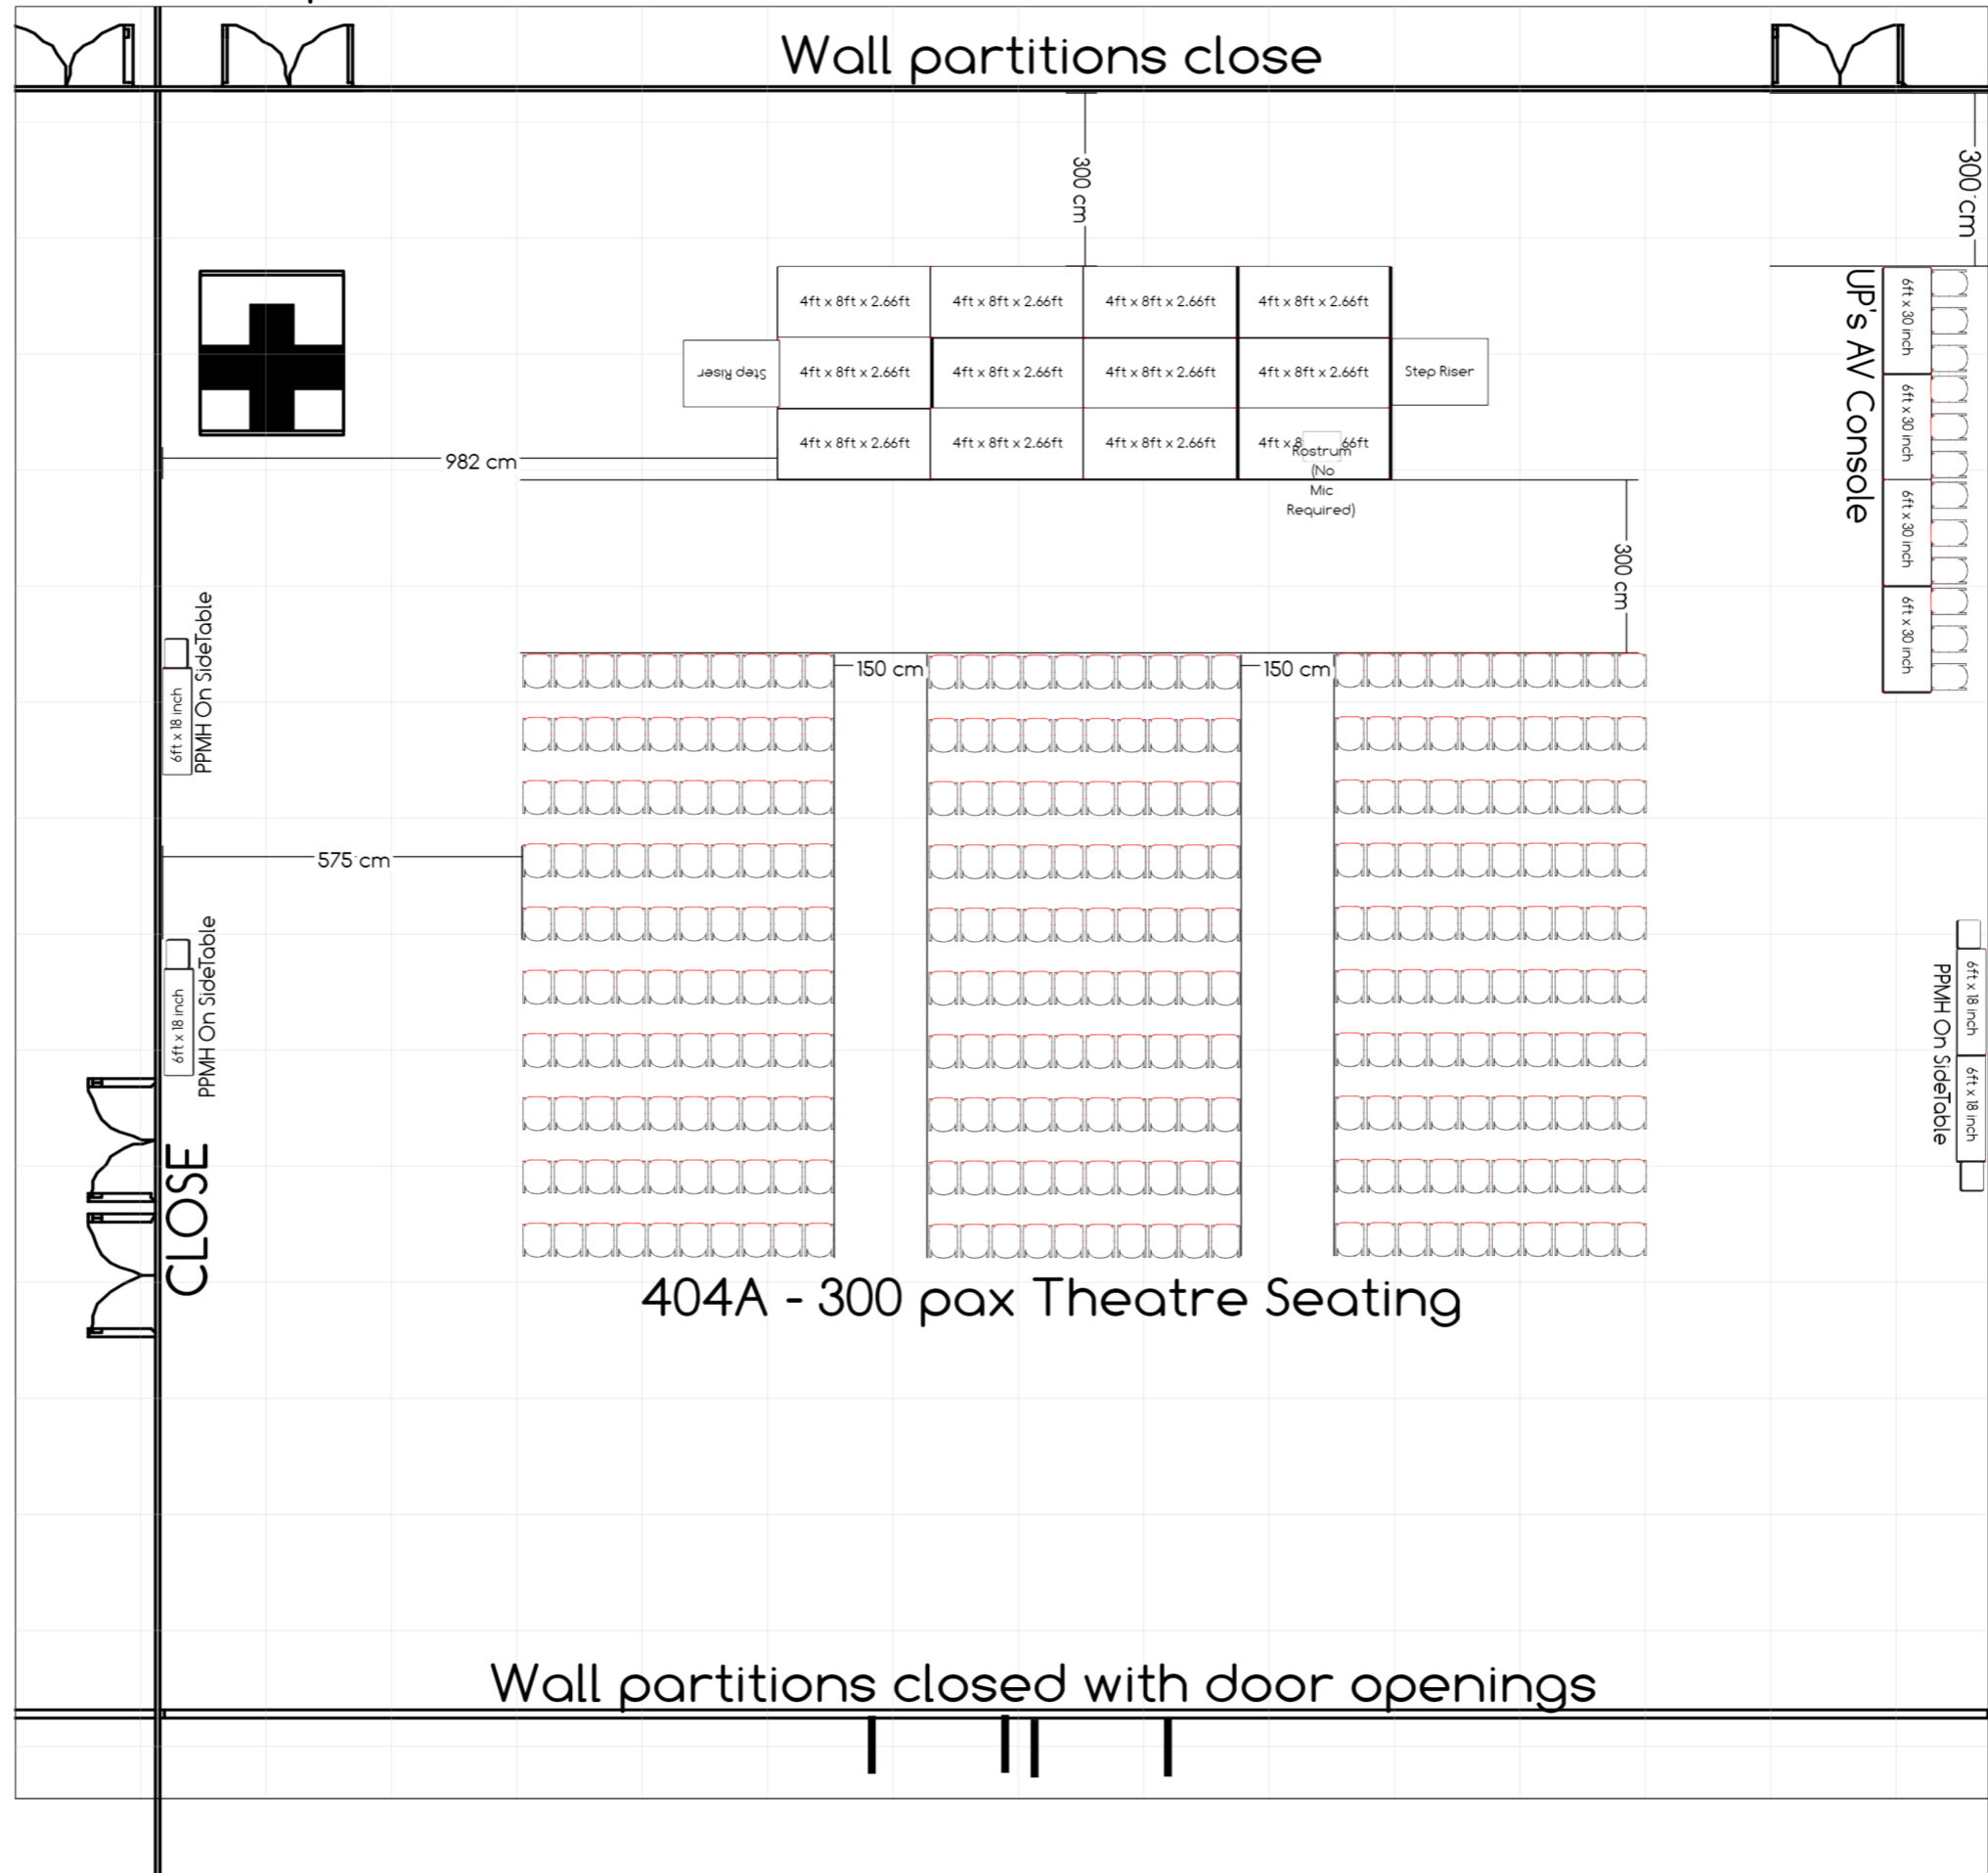

# 404A - Setup to remain from 29 Nov 1800hrs - 3 Dec 2200hrs

404A - 300 pax Theatre Seating

Wall partitions closed with door openings

# Name: Hall404A\_ESMO Asia 2023(29Nov-3Dec)

Preview	Inventory Details	Qty
	Name: Rectangular Black Dustbin Linked Id: S-FUR-0029	4
	Name: Step Riser 3 feet Linked Id: S-FUR-0039	2
	Name: Red Banquet Chair Linked Id: S-FUR-0002	312
	Name: Rostrum (No Mic Required) Linked Id: S-FUR-0023	1
	Name: 3ft Single Frame Linked Id: S-FUR-0036	12
	Name: Stage skirting (20ft x 3ft) Linked Id: S-LIN-0054	12
	Name: Stage Platform (8ft x 4ft) Linked Id: S-FUR-0033	12
	Name: Black Rectangular table linen 6ft x 18 inch Linked Id: S-LIN-0021	4
	Name: Rectangular table 6ft x 18 in Linked Id: S-FUR-0009	4
	Name: Black Rectangular table linen 6ft x 30 inch Linked Id: S-LIN-0022	4
	Name: Rectangular table 6ft x 30inch Linked Id: S-FUR-0010	4