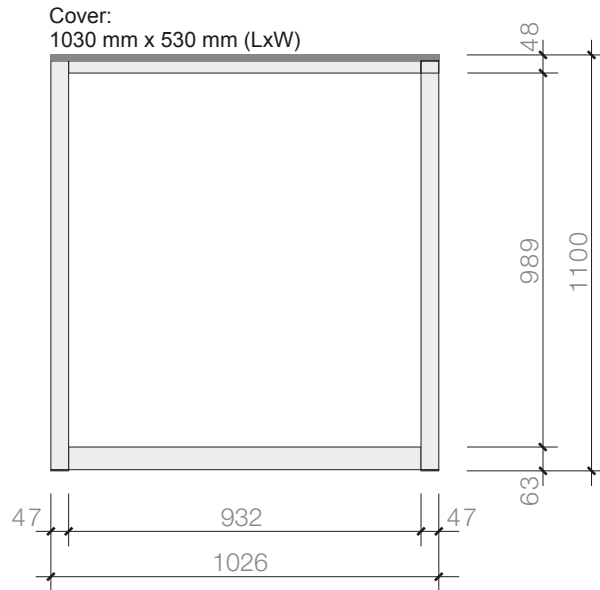

# MEASUREMENTS - SYMA System components

Information on the measurements of the SYMA system components including measurements for preparation of graphs

### Front view

### Graphics - measurements

947 x 1005 mm

### Side view

135

**Barkorpus | Bar élément | Bar element**  
weiss | blanche | white  
abschliessbar | avec serrure |  
lockable

A 1030 · B 530 · C 1100

447 x 1005 mm