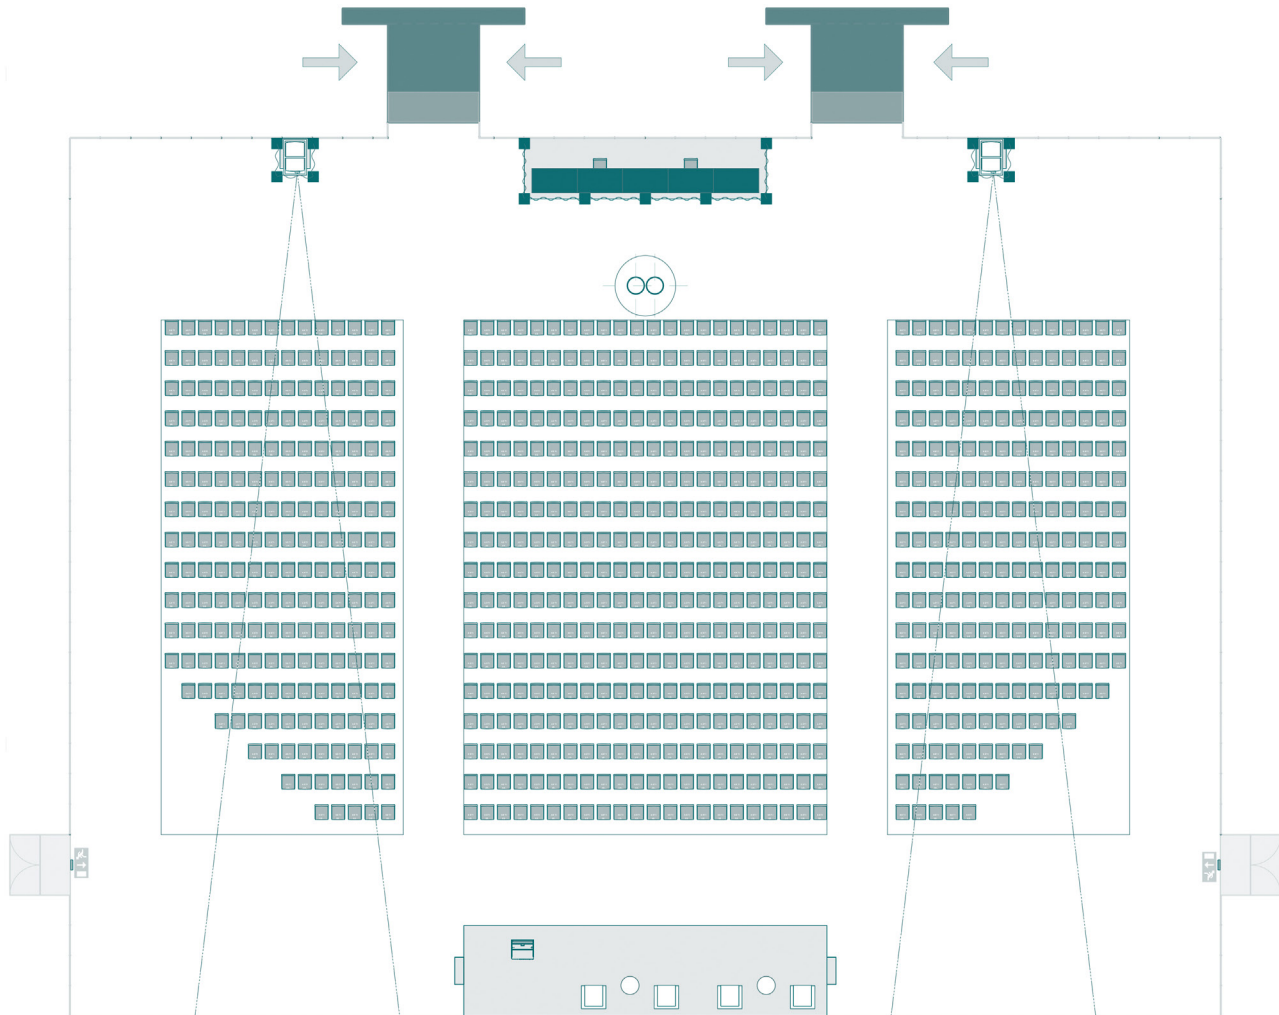

Valencia Auditorium - Hall 10

800 seats, set-up in theatre style
Stage equipped with 1 digital lectern, 4 arm chairs and 2 low tables

Technical equipment

| Audio Facilities | | Video Facilities | | Lighting Facilities | |
|------------------|--|------------------|--|---------------------|---|
| Quantity | Item | Quantity | Item | Quantity | Item |
| 2 | Lectern microphones | 2 | Front projection screens 6,8 x 3,8m - Full screen PowerPoint | 1 | Lighting fixtures (fresnel and profile) |
| 4 | Wireless headset microphones - For speakers | 2 | Video/data projectors 12.000 ansi lumen, full HD | 16 | Uplights |
| 1 | Wireless handheld microphone - Back up at arm chairs | 1 | Seamless switcher | | |
| 4 | Floor microphones on stand - For Q&A | 2 | Remotely operated cameras | | |
| 1 | Digital audiomixer 32-channel | 1 | LED display 43" with monitor hide - At lectern | | |
| 1 | PA system | 2 | LED displays 43" with monitor hide - At arm chairs | | |
| 3 | Loudspeakers active | | | | |
| 2 | DI for external audio source | | | | |

IMPORTANT NOTE:

Due to the live streaming and webcast view, laser pointer is not available in the auditorium and cannot be requested as extra equipment.