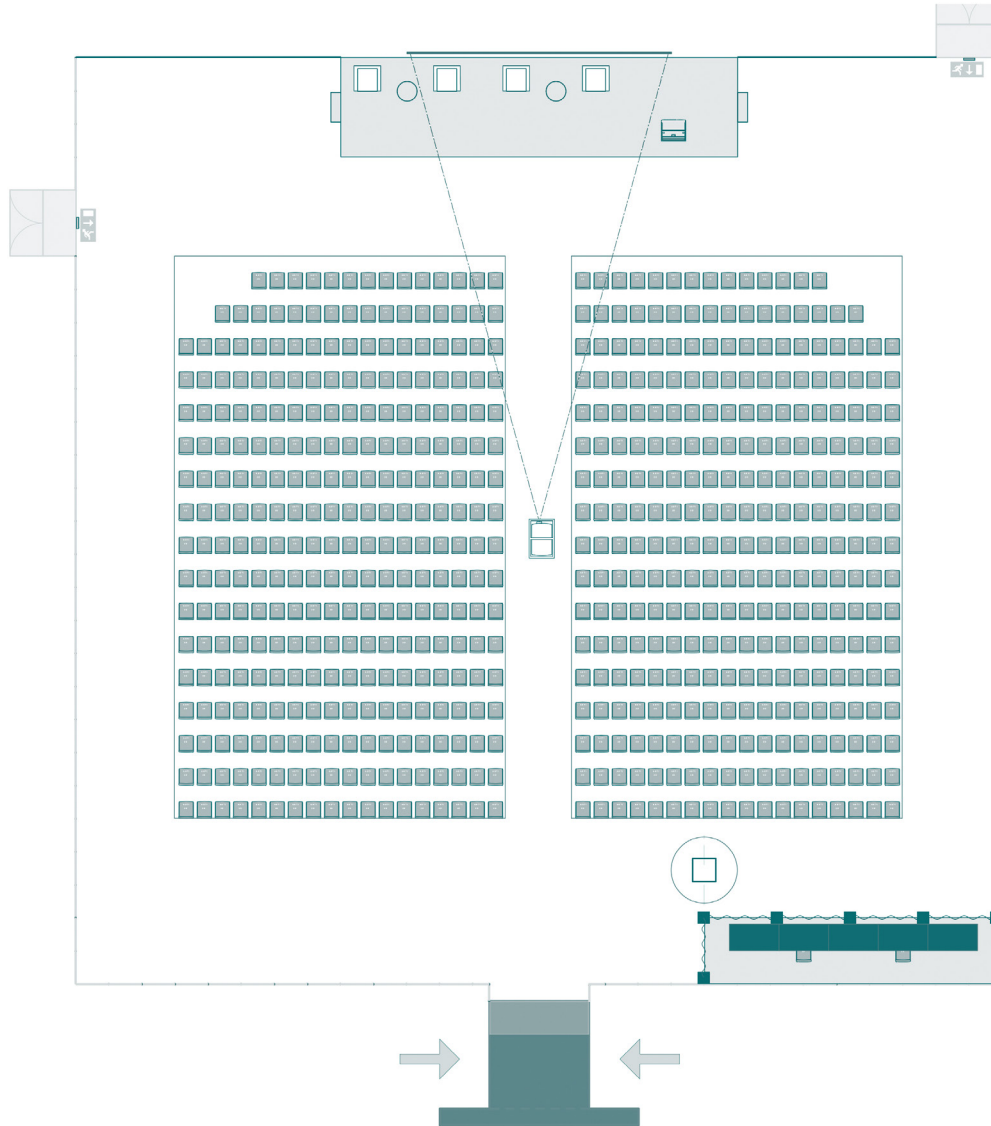

Toledo Auditorium - Hall 3

600 seats, set-up in theatre style
Stage equipped with 1 digital lectern, 4 arm chairs and 2 low tables

Technical equipment

Audio Facilities		Video Facilities		Lighting Facilities	
Quantity	Item	Quantity	Item	Quantity	Item
2	Lectern microphones	1	Front projection screen 7,8 x 4,4m - Full screen PowerPoint	1	Lighting fixtures (fresnel and profile)
4	Wireless headset microphones - For speakers	1	Video/data projector 16.000 ansi lumen, full HD	12	Uplights
1	Wireless handheld microphone - Back up at arm chairs	1	Seamless switcher		
4	Floor microphones on stand - For Q&A	2	Remotely operated cameras		
1	Digital audiomixer 32-channel	1	LED display 43" with monitor hide - At lectern		
1	PA system	2	LED displays 43" with monitor hide - At arm chairs		
3	Loudspeakers active				
2	DI for external audio source				

IMPORTANT NOTE:

Due to the live streaming and webcast view, laser pointer is not available in the auditorium and cannot be requested as extra equipment.