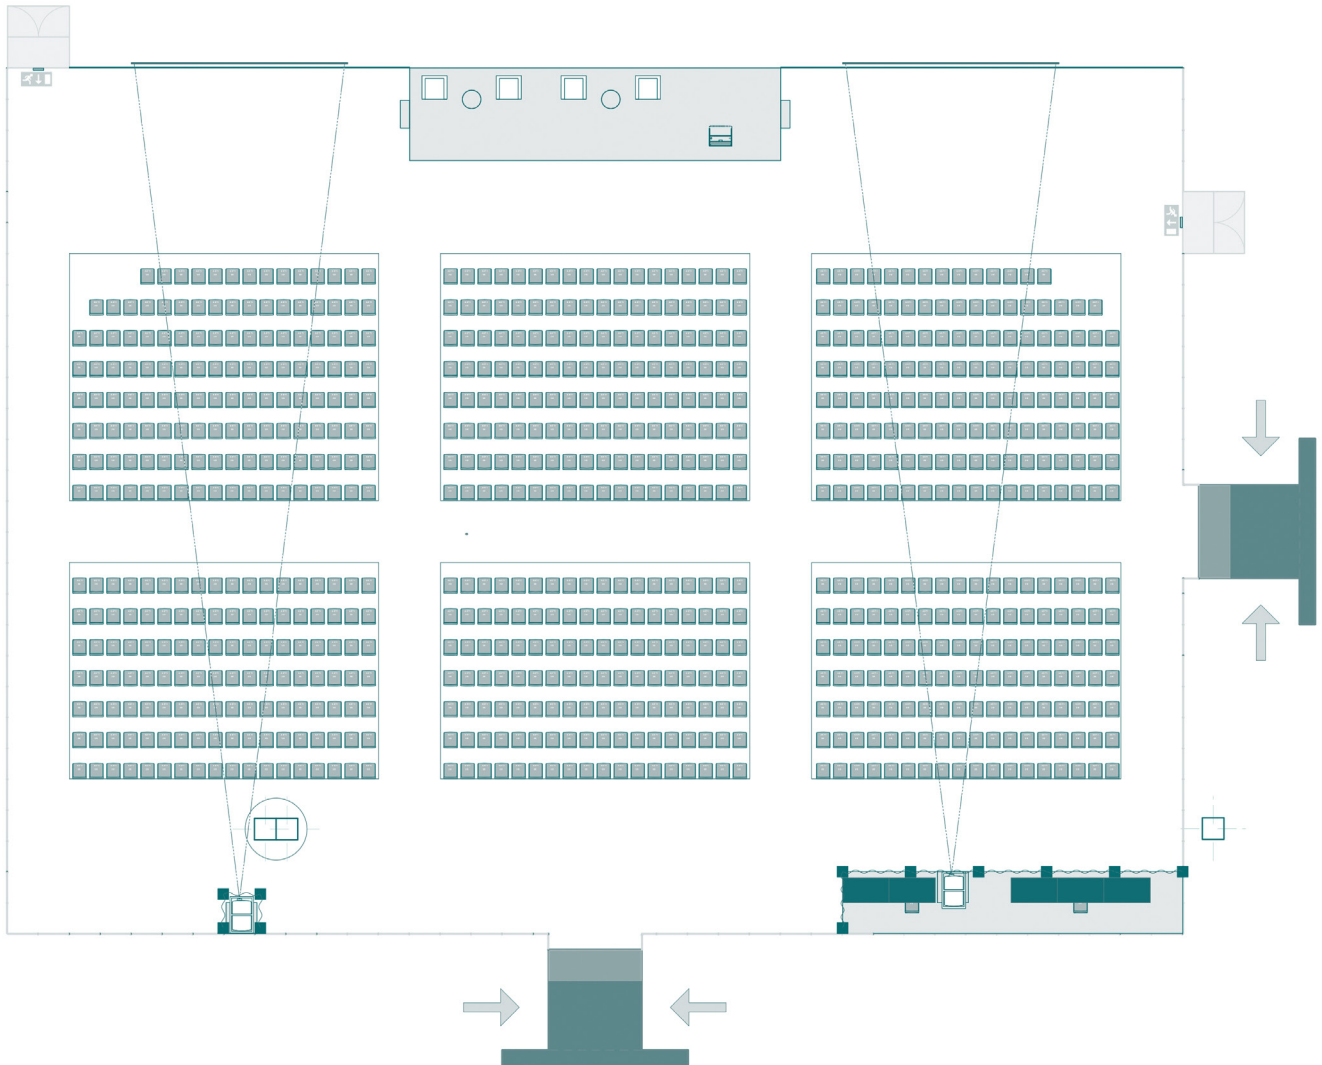

Salamanca Auditorium - Hall 3

800 seats, set-up in theatre style
Stage equipped with 1 digital lectern, 4 arm chairs and 2 low tables

Technical equipment

Audio Facilities		Video Facilities		Lighting Facilities	
Quantity	Item	Quantity	Item	Quantity	Item
2	Lectern microphones	2	Front projection screens 6,8 x 3,8m - Full screen PowerPoint	1	Lighting fixtures (fresnel and profile)
4	Wireless headset microphones - For speakers	2	Video/data projectors 12.000 ansi lumen, full HD	16	Uplights
1	Wireless handheld microphone - Back up at arm chairs	1	Seamless switcher		
4	Floor microphones on stand - For Q&A	2	Remotely operated cameras		
1	Digital audiomixer 32-channel	1	LED display 43" with monitor hide - At lectern		
1	PA system	2	LED displays 43" with monitor hide - At arm chairs		
3	Loudspeakers active				
2	DI for external audio source				

IMPORTANT NOTE:

Due to the live streaming and webcast view, laser pointer is not available in the auditorium and cannot be requested as extra equipment.