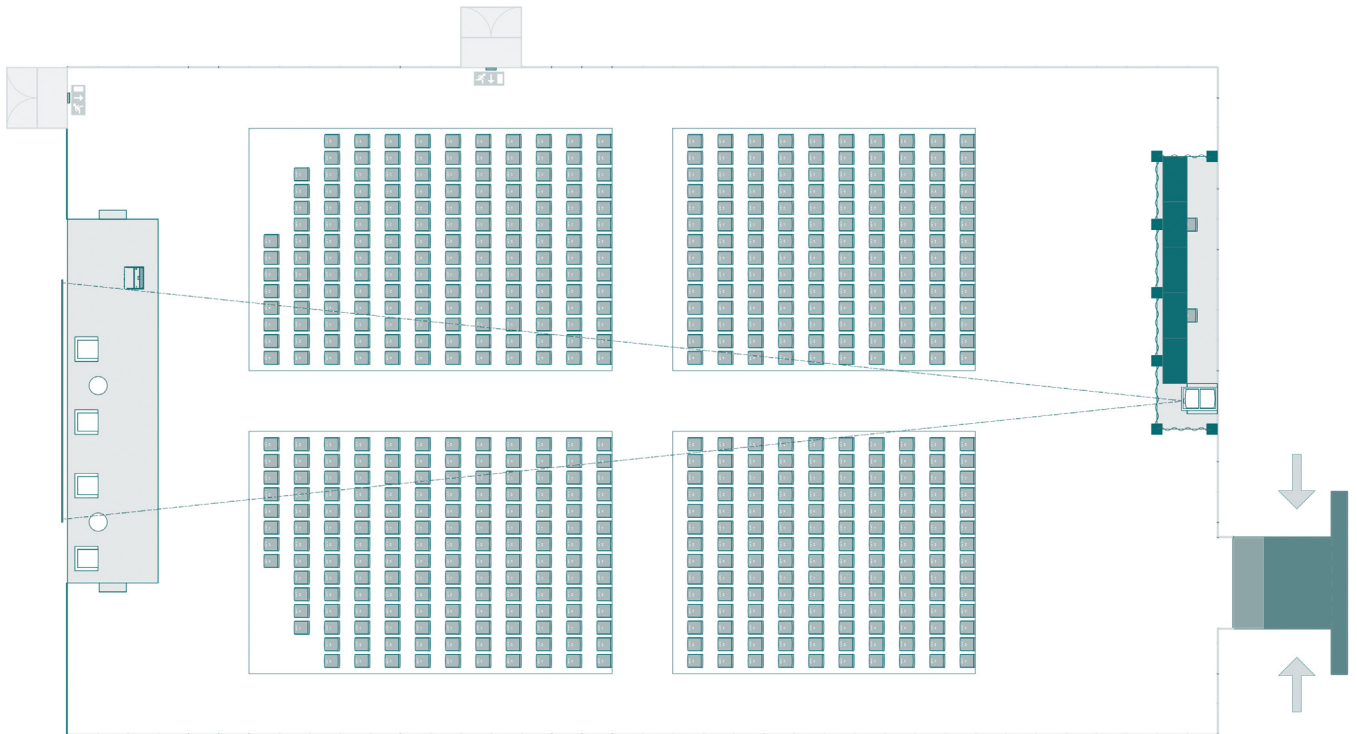

Leon Auditorium - Hall 7

600 seats, set-up in theatre style
Stage equipped with 1 digital lectern, 4 arm chairs and 2 low tables

Technical equipment

Audio Facilities		Video Facilities		Lighting Facilities	
Quantity	Item	Quantity	Item	Quantity	Item
2	Lectern microphones	1	Front projection screen 7,8 x 4,4m - Full screen PowerPoint	1	Lighting fixtures (fresnel and profile)
4	Wireless headset microphones - For speakers	1	Video/data projector 16.000 ansi lumen, full HD	12	Uplights
1	Wireless handheld microphone - Back up at arm chairs	1	Seamless switcher		
4	Floor microphones on stand - For Q&A	2	Remotely operated cameras		
1	Digital audiomixer 32-channel	1	LED display 43" with monitor hide - At lectern		
1	PA system	2	LED displays 43" with monitor hide - At arm chairs		
3	Loudspeakers active				
2	DI for external audio source				

IMPORTANT NOTE:

Due to the live streaming and webcast view, laser pointer is not available in the auditorium and cannot be requested as extra equipment.