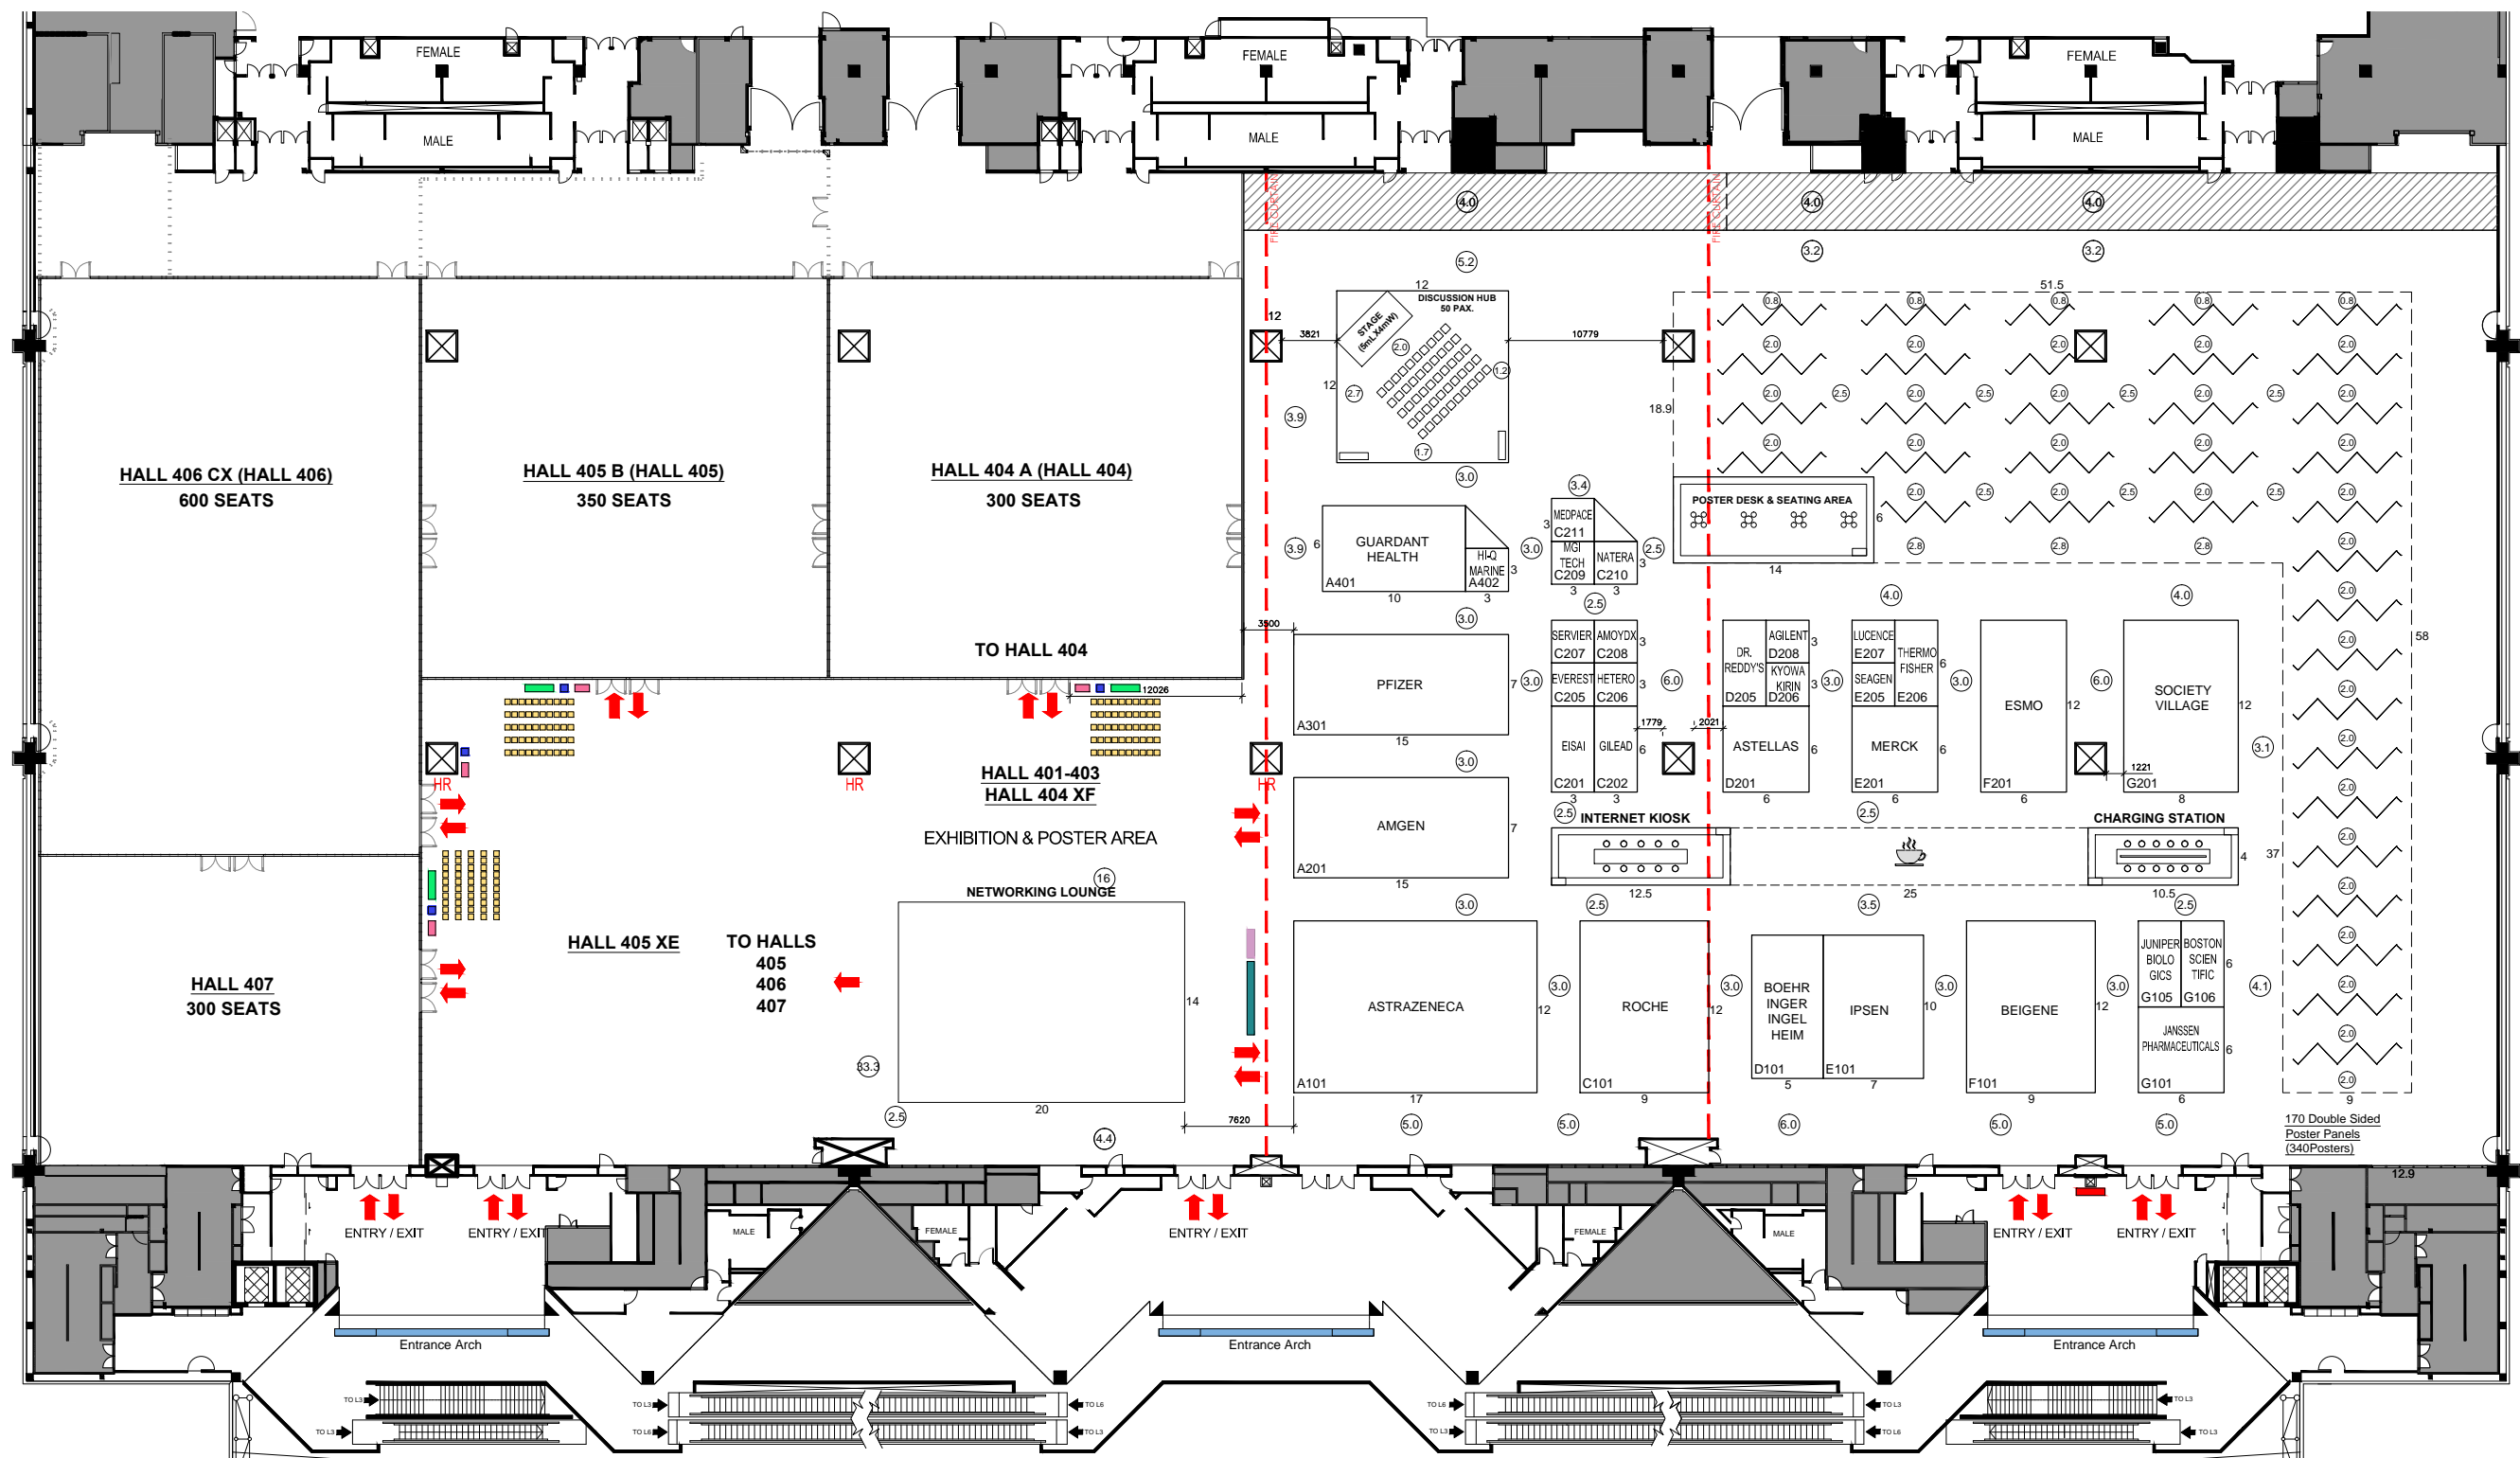

## Suntec Singapore, L4, Halls 401-403 & 404 XF 2022

**LEGEND:**

- LEVEL 4 MAXIMA SIGNAGE
- DIGITAL ROOM SIGNAGE
- OVERFLOW AREA : 50 NOS. WHITE CUBE SEATS PER AREA
- OVERFLOW AREA : SCREEN & LAPTOP

THE CREATIVE ARM OF KINGSMEN GROUP  
Kingsmen Exhibits Pte Ltd

SCALE  
A3 1:400

DRAWN BY  
SRCS

DATE  
24 Nov. 2022

CHECKED BY  
PW

VERSION  
25

© COPYRIGHT THIS DRAWING/ DESIGN IS COPYRIGHT RESERVED.

Note: All information is correct at time of printing.