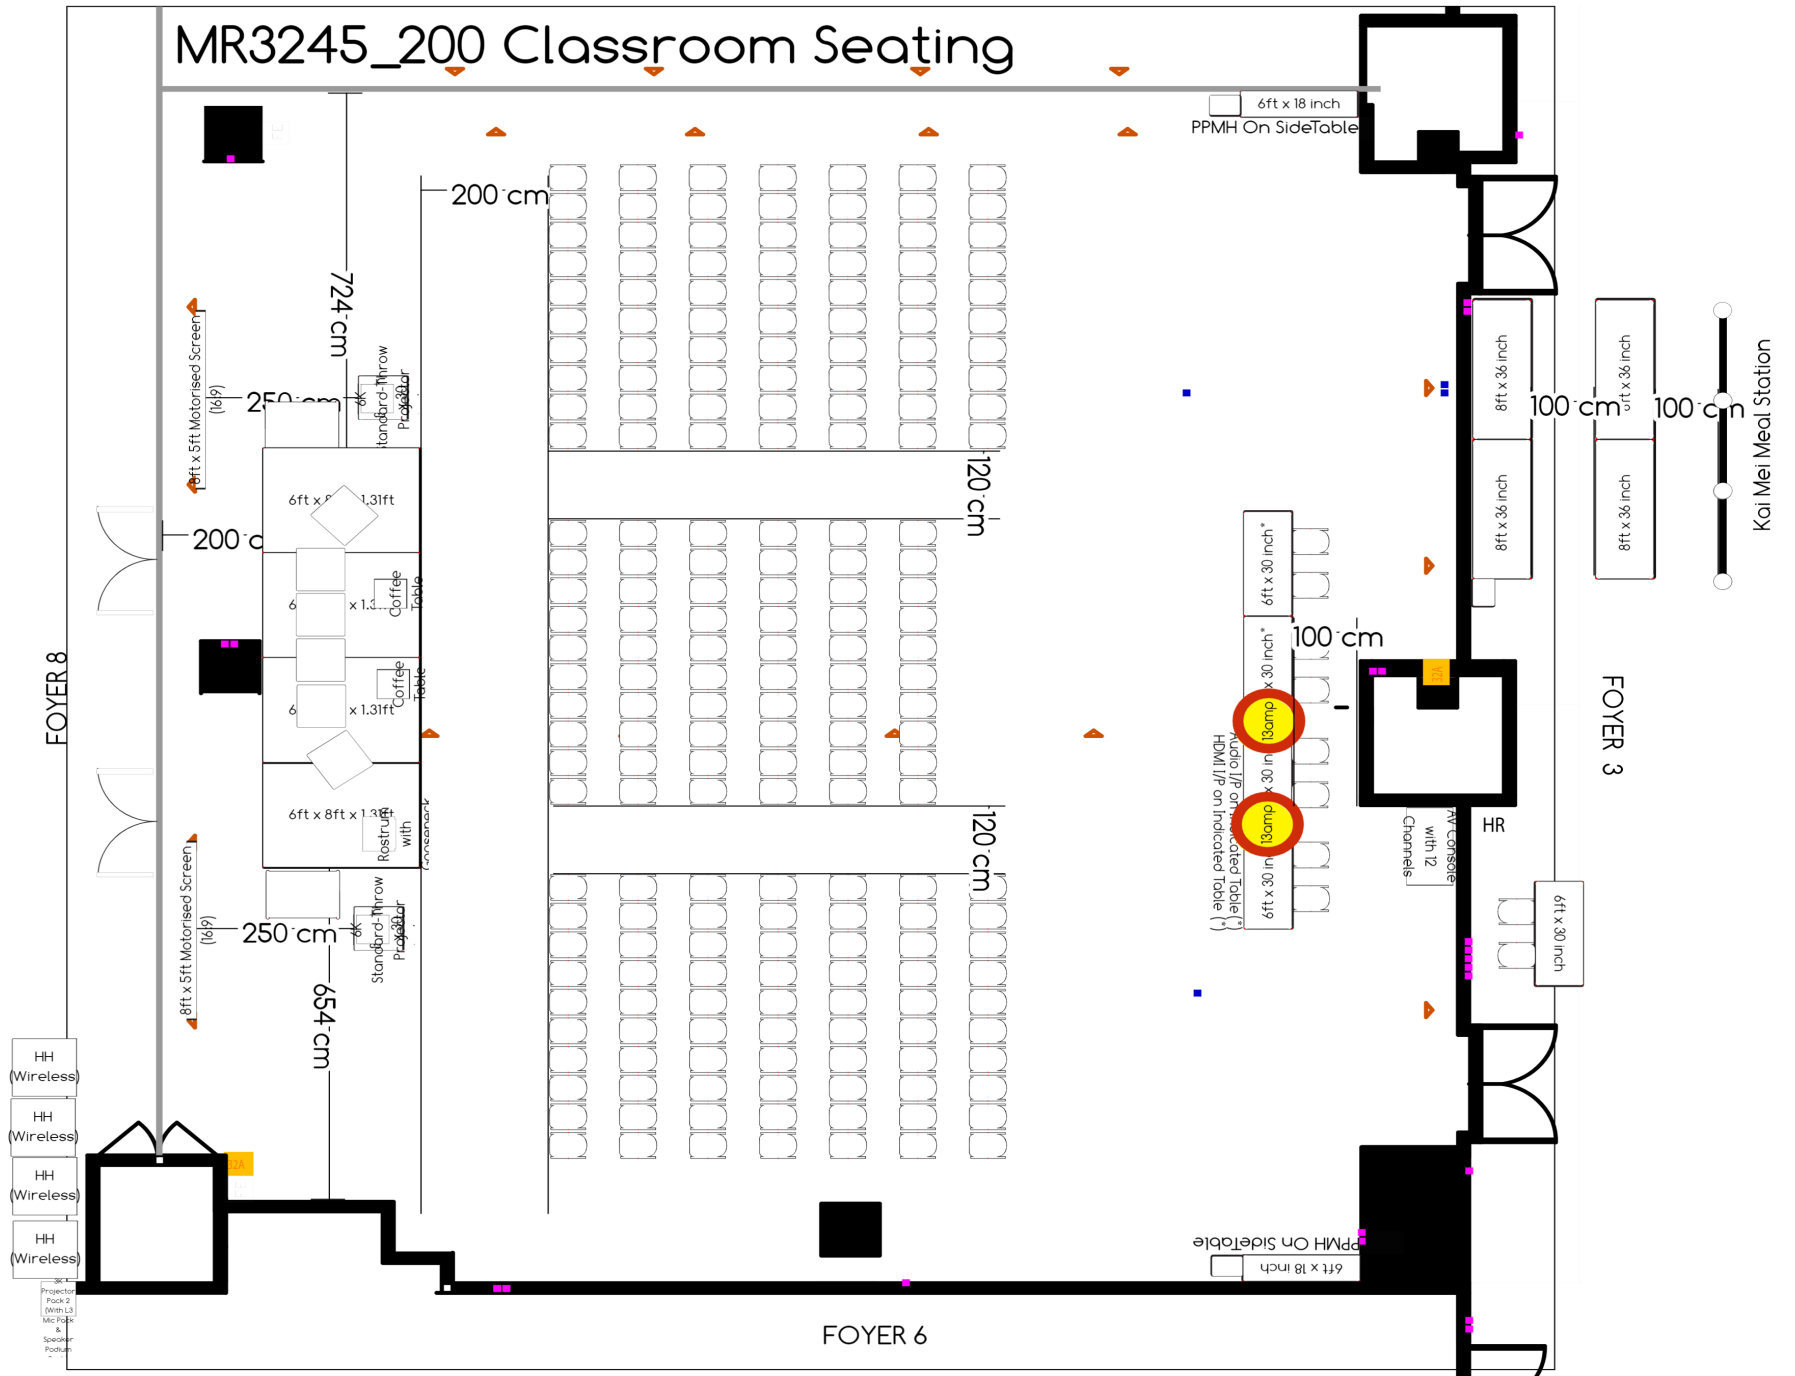

# MR3245\_200 Classroom Seating

# Name: MR324-325\_ESMO Asia Congress 2022 (Level 3) - The

Preview	Inventory Details	Qty
	<b>Name: 6K Standard-Throw Projector</b> <b>Linked Id: NS-AV-0126</b>	2
	<b>Name: HH (Wireless)</b> <b>Linked Id: NS-AV-0136</b>	4
	<b>Name: 8ft x 5ft Motorised Screen (16:9)</b> <b>Linked Id: NS-AV-0129</b>	2
	<b>Name: 3K Projector Pack 2 (With L3 Mic Pack &amp; Speaker Podium Pack)</b> <b>Linked Id: 3KPROP2-02</b>	1
	<b>Name: Grey Banquet Chair</b> <b>Linked Id: S-FUR-0001</b>	210
	<b>Name: Step Riser 1ft and 2ft</b> <b>Linked Id: S-FUR-0045</b>	2
	<b>Name: Rostrum with Gooseneck Microphone</b> <b>Linked Id: NS-AV-0142</b>	1
	<b>Name: Single Seater Sofa</b> <b>Linked Id: S-FUR-0025</b>	6
	<b>Name: Square Coffee Table</b> <b>Linked Id: S-FUR-0026</b>	2
	<b>Name: AV Console with 12 Channels</b> <b>Linked Id: NS-AV-0043</b>	1
	<b>Name: 13amp O/P</b> <b>Linked Id: NS-AV-0061</b>	2
	<b>Name: Rectangular Black Dustbin</b> <b>Linked Id: S-FUR-0029</b>	3

Preview	Inventory Details	Qty
	<b>Name: Q-Pole</b> <b>Linked Id: S-FUR-0022</b>	7
	<b>Name: Black Square table linen 30inch x 30inch</b> <b>Linked Id: S-LIN-0030</b>	2
	<b>Name: Square Table 30inch x 30inch</b> <b>Linked Id: S-FUR-0018</b>	2
	<b>Name: Black Rectangular table linen 6ft x 30 inch</b> <b>Linked Id: S-LIN-0022</b>	5
	<b>Name: IHS Rectangular table 6ft x 30 inch</b> <b>Linked Id: S-FUR-0015</b>	1
	<b>Name: Stage skirting (20ftx1ft)</b> <b>Linked Id: S-LIN-0032</b>	4
	<b>Name: 1ft Stage (6ft x 8ft)</b> <b>Linked Id: S-FUR-0051</b>	4
	<b>Name: Rectangular table 6ft x 30inch</b> <b>Linked Id: S-FUR-0010</b>	4
	<b>Name: Black Rectangular table linen 6ft x 18 inch</b> <b>Linked Id: S-LIN-0021</b>	2
	<b>Name: Rectangular table 6ft x 18 in</b> <b>Linked Id: S-FUR-0009</b>	2
	<b>Name: Black Rectangular table linen 8ft x 36 inch</b> <b>Linked Id: S-LIN-0026</b>	4
	<b>Name: Rectangular table 8ft x 36in</b> <b>Linked Id: S-FUR-0014</b>	4