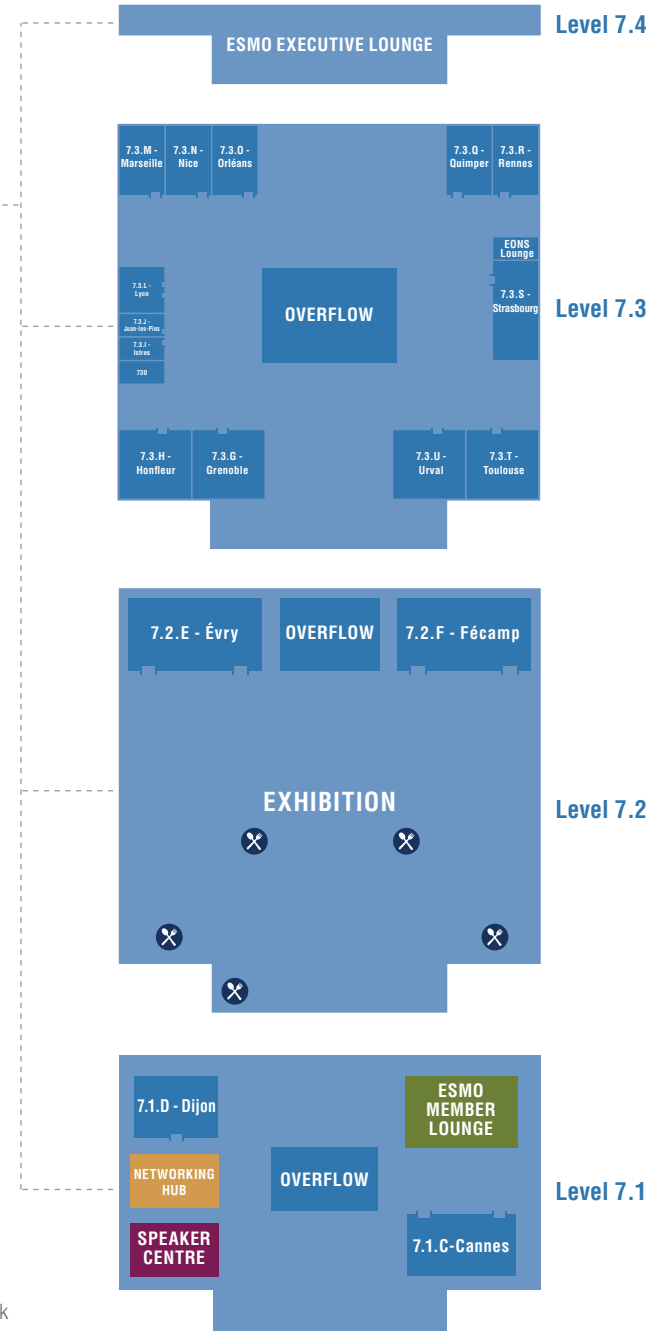

+ First Aid
 ⚠ Covid-19 facilities
 i Info Point
 👤 Cloakroom
 ☒ F&B Point
 ☕ Coffee Station
 🔍 Bags random check

- **Hall 2**
ESMO Exam
- **Hall 3**
Registration
ESMO Press & Media Centre
- **Hall 4**
Auditoria:
 - 4.A – Antibes
 - 4.B – Brest
 Overflow Area
 Poster Area
 Meeting Rooms:
 - Ground floor: 401-404
 - First floor: 410-414
- **Hall 5**
Business Rooms BR1-BR64
Meeting Rooms:
 - Ground floor: 511-512
 - Level 1: 521-522
- **Hall 6**
Auditorium:
 - 6.P – Paris
 Meeting Rooms:
 - Level 1: 611-614
- **Hall 7 – Level 7.1**
Auditoria:
 - 7.1.C – Cannes
 - 7.1.D – Dijon
 Overflow Area
 Speaker Centre
 ESMO Member Lounge
 Networking Hub
- **Hall 7 – Level 7.2**
Auditoria:
 - 7.2.E – Évry
 - 7.2.F – Fécamp
 Overflow Area
 Exhibition
 Exhibition Service Desk
 Meeting Rooms:
 - Atrium: 721-724
 - Mezzanine: 725-728
- **Hall 7 – Level 7.3**
Auditoria:
 - 7.3.G – Grenoble
 - 7.3.H – Honfleur
 - 7.3.I – Istres
 - 7.3.J – Juan-les-Pins
 - 7.3.L – Lyon
 - 7.3.M – Marseille
 - 7.3.N – Nice
 - 7.3.O – Orléans
 - 7.3.Q – Quimper
 - 7.3.R – Rennes
 - 7.3.S – Strasbourg
 - 7.3.T – Toulouse
 - 7.3.U – Urval
 Overflow Area
 EONS Lounge
 Meeting Rooms:
 - Atrium: 731-734
 - Mezzanine: 735-738
- **Hall 7 – Level 7.4**
ESMO Executive Lounge