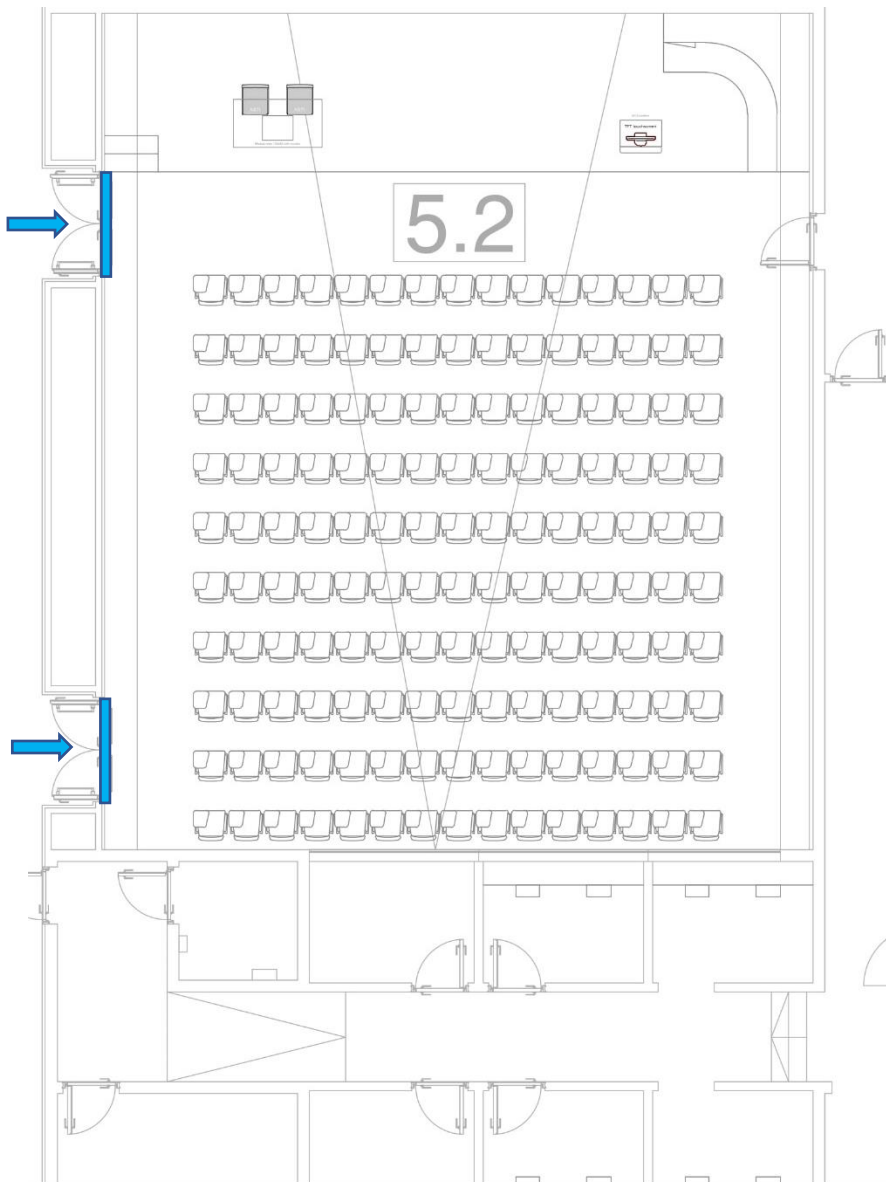

TENERIFE – CC5

100 seats set up in theatre style with a panel table for 4 people and a lectern

Technical Equipment and Floorplan

LCD projector	Laptop	Screen	Laser pointer	Microphones		
				Lectern	Panel	Floor
1 x 6'000 al HD, 3DLP	1	1 Main front screen: 3,5 x 1,98m	1	2	4	1

Please note that minor changes to the stage's size may be implemented.