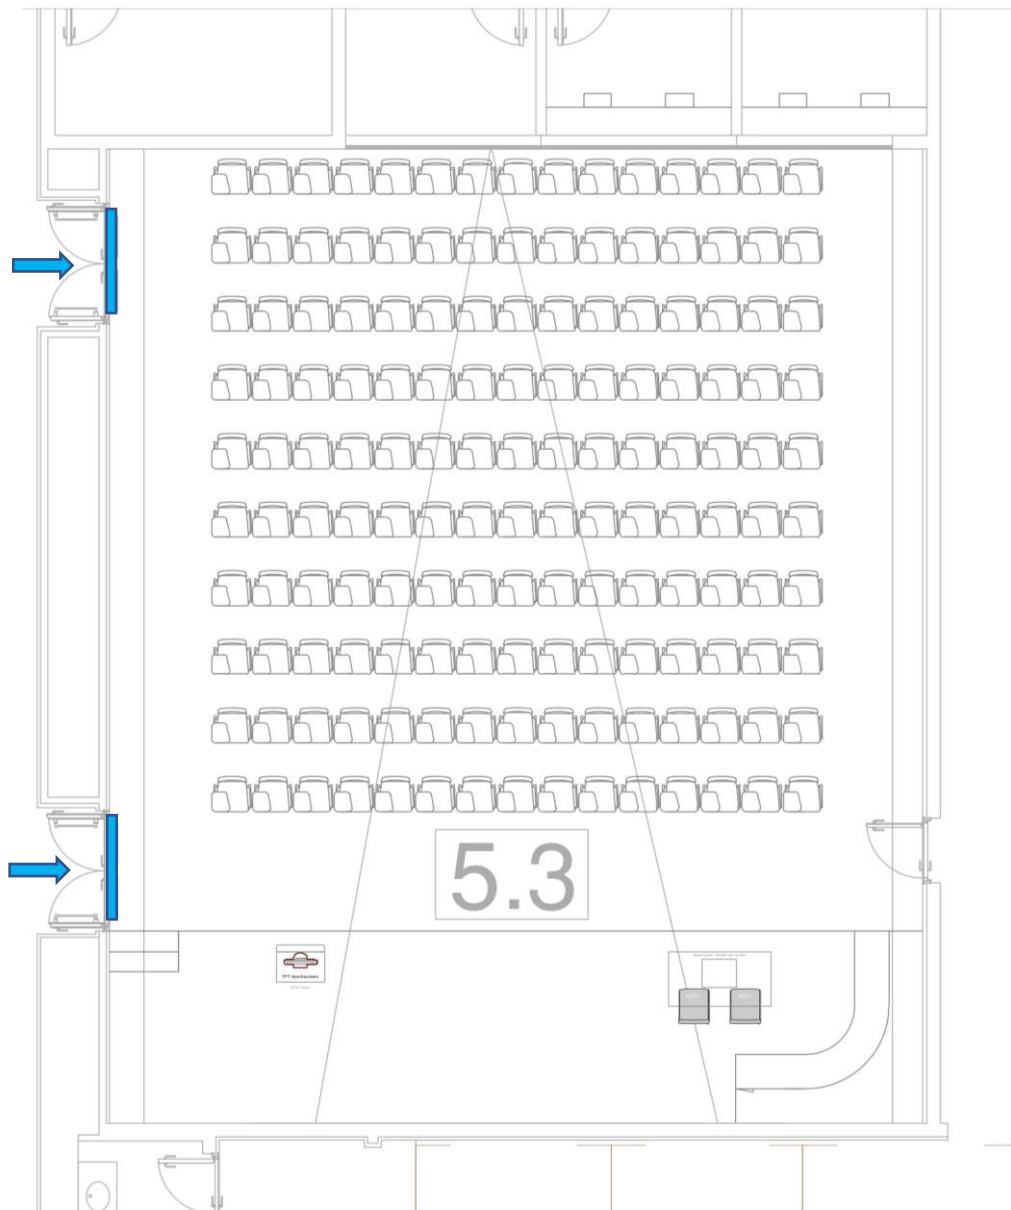

## PALMA – CC5

100 seats set up in theatre style with a panel table for 4 people and a lectern

### Technical Equipment and Floorplan

LCD projector	Laptop	Screen	Laser pointer	Microphones		
				Lectern	Panel	Floor
1 x 6'000 al HD, 3DLP	1	1 Main front screen: 3,5 x 1,98m	1	2	4	1

*Please note that minor changes to the stage's size may be implemented.*