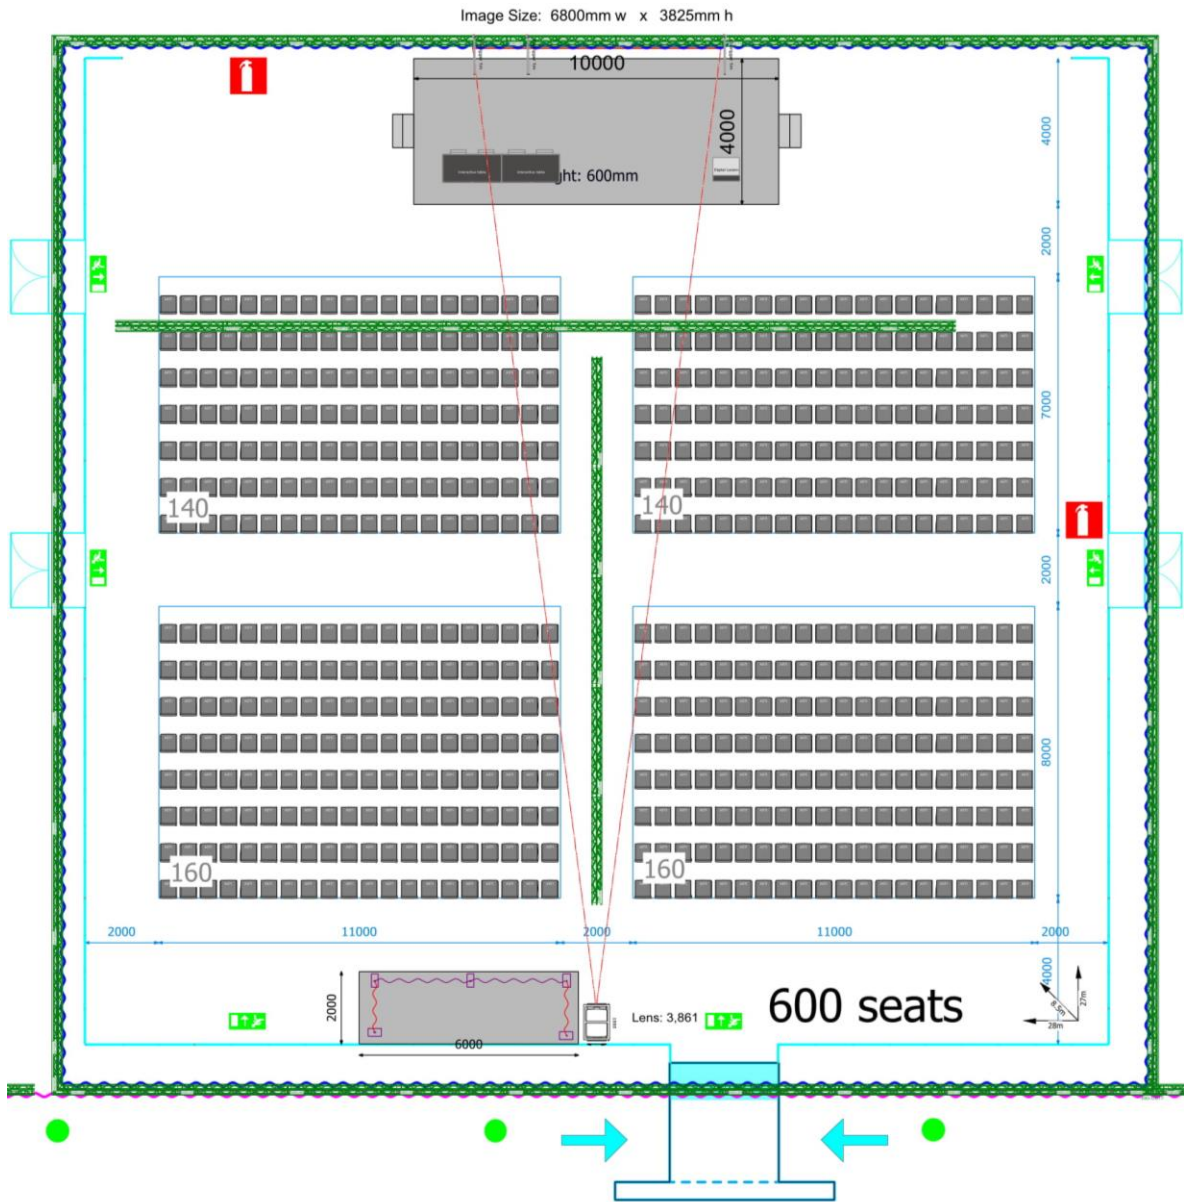

## TOLEDO – HALL 5

600 seats set up in theatre style with a panel table for 4 people and a lectern

### Technical Equipment and Floorplan

LCD projector	Laptop	Screen	Laser pointer	Microphones		
				Lectern	Panel	Floor
1 x 8'000 al HD, 3DLP	1	1 Main front screen: 6,8 x 3,8m	1	2	4	4

Please note that minor changes to the stage's size may be implemented.