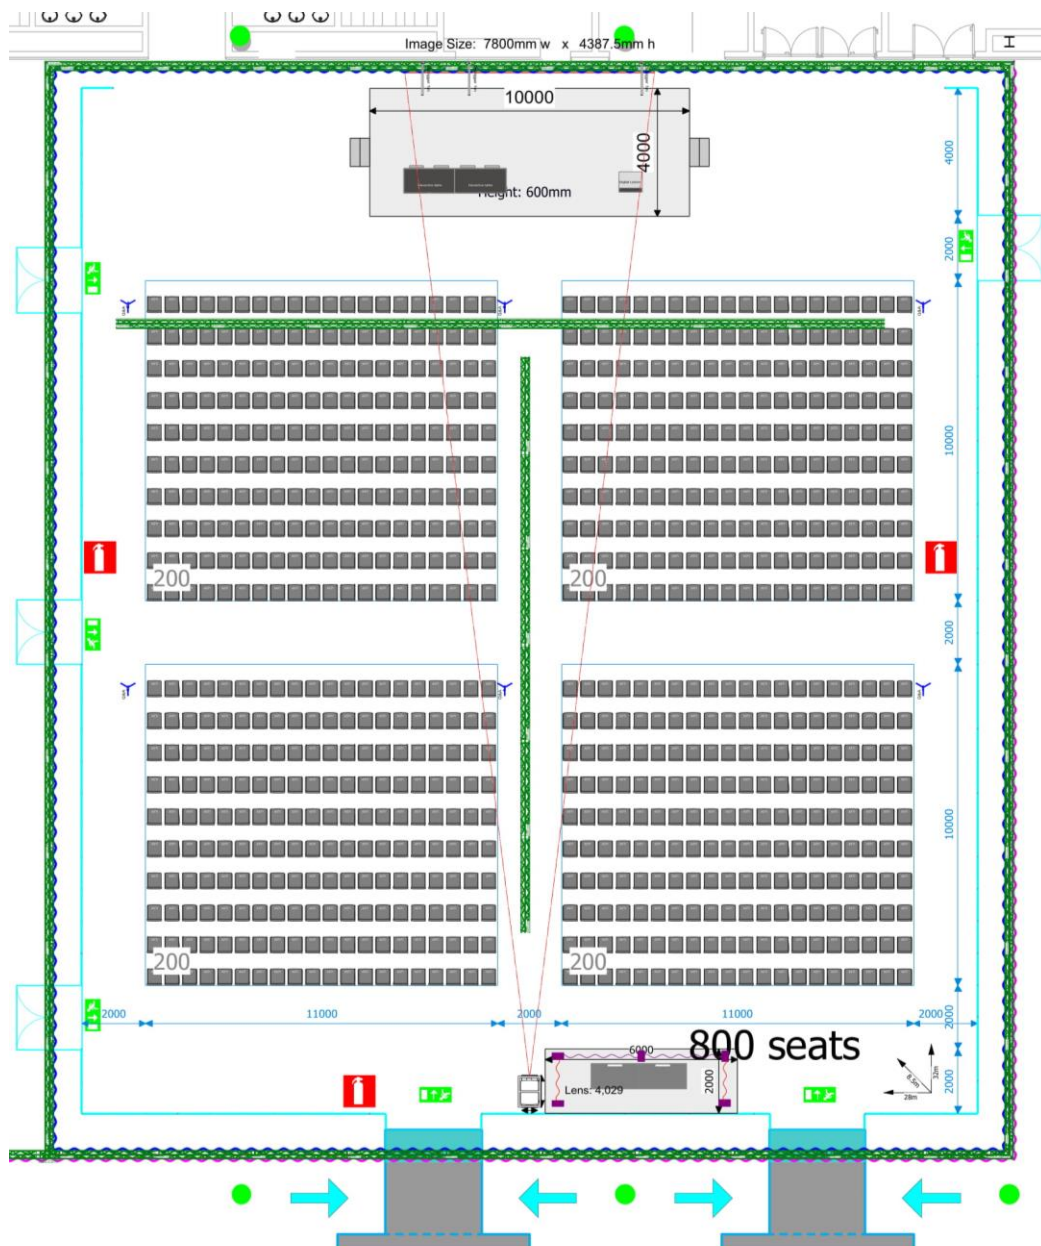

TARRAGONA – HALL 7

800 seats set up in theatre style with a panel table for 4 people and a lectern

Technical Equipment and Floorplan

LCD projector	Laptop	Screen	Laser pointer	Microphones		
				Lectern	Panel	Floor
1 x 10'000 al HD, 3DLP	1	1 Main front screen: 7,8 x 4,4m	1	2	4	6

Please note that minor changes to the stage's size may be implemented.