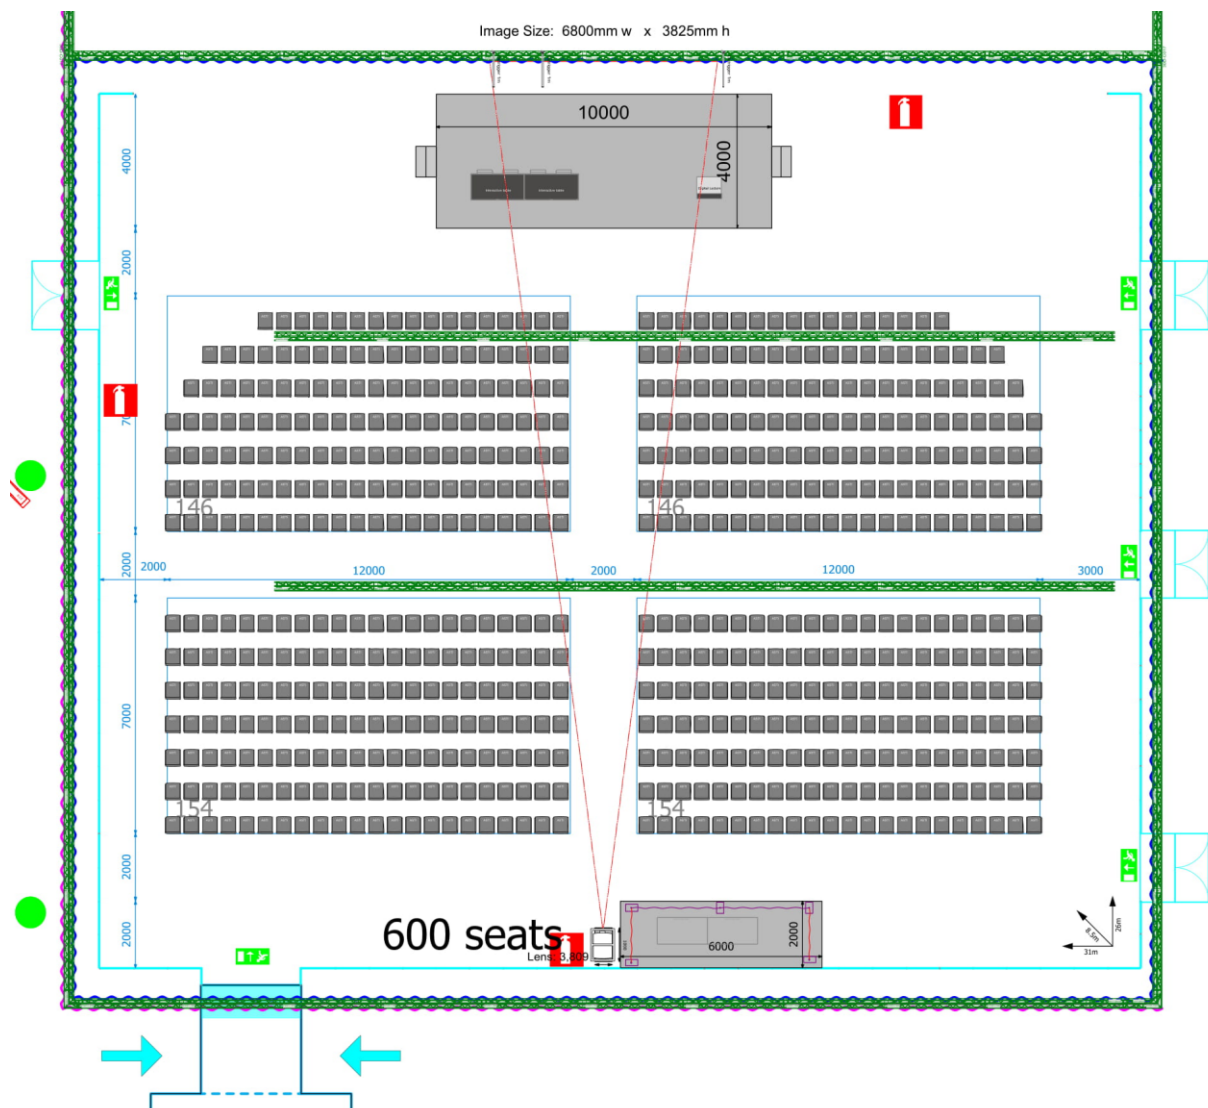

## SALAMANCA – HALL 3

600 seats set up in theatre style with a panel table for 4 people and a lectern

### Technical Equipment and Floorplan

LCD projector	Laptop	Screen	Laser pointer	Microphones		
				Lectern	Panel	Floor
1 x 8'000 al HD, 3DLP	1	1 Main front screen: 6,8 x 3,8m	1	2	4	4

Please note that minor changes to the stage's size may be implemented.