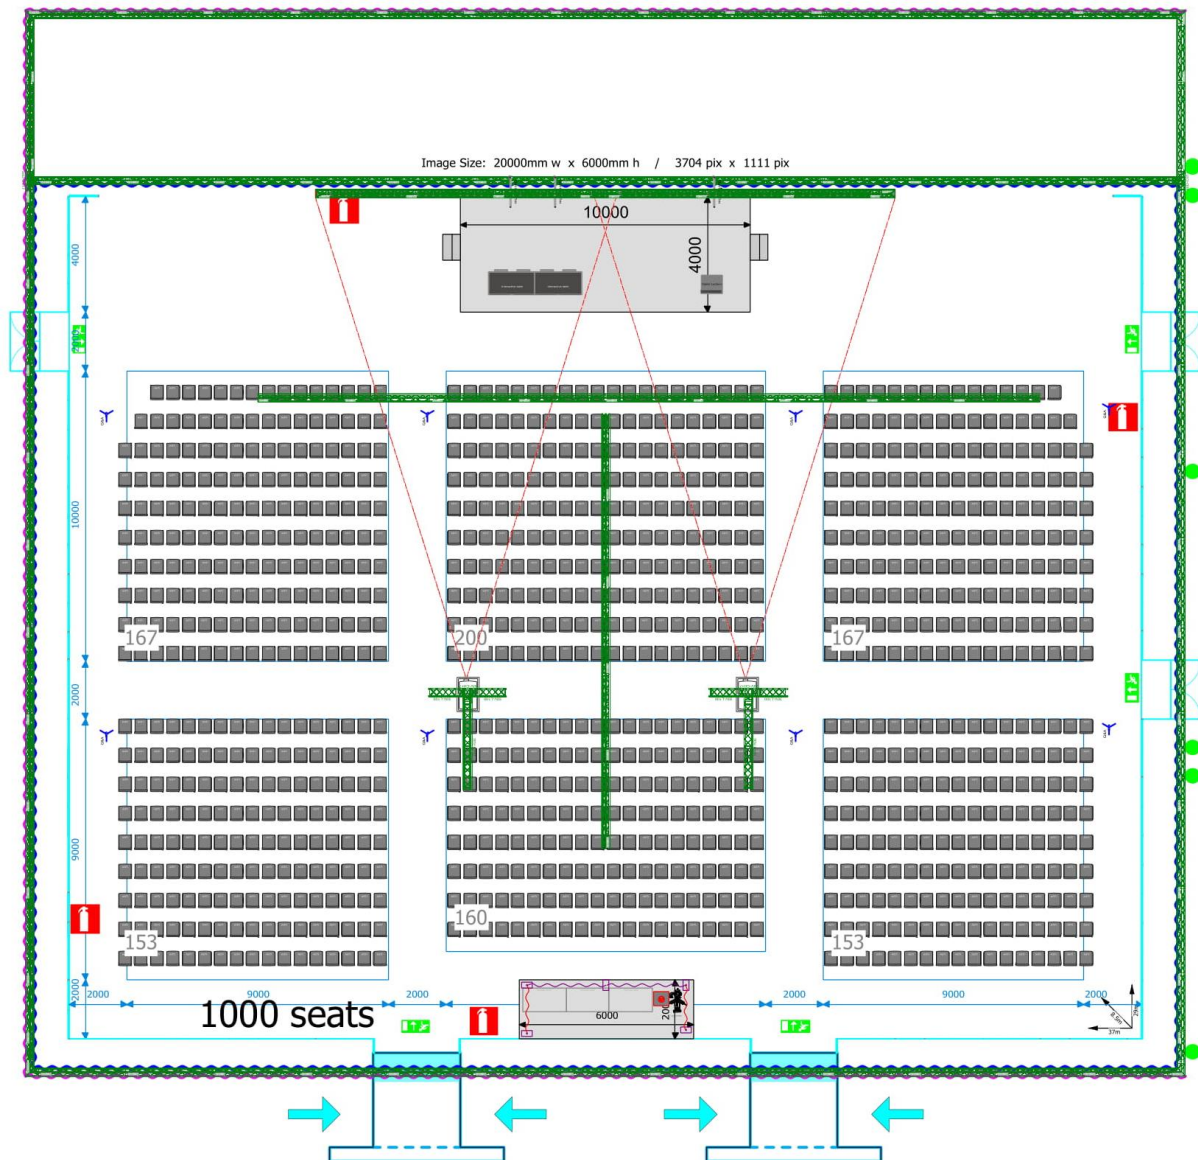

## PAMPLONA – HALL 2

1000 seats set up in theatre style with a panel table for 4 people and a lectern

### Technical Equipment and Floorplan

LCD projector	Laptop	Screen	Laser pointer	Microphones		
				Lectern	Panel	Floor
2 x 20'000 al HD, 3DLP	1	1 Main front screen: 20 x 6,0m	1	2	4	8

*Please note that minor changes to the stage's size may be implemented.*