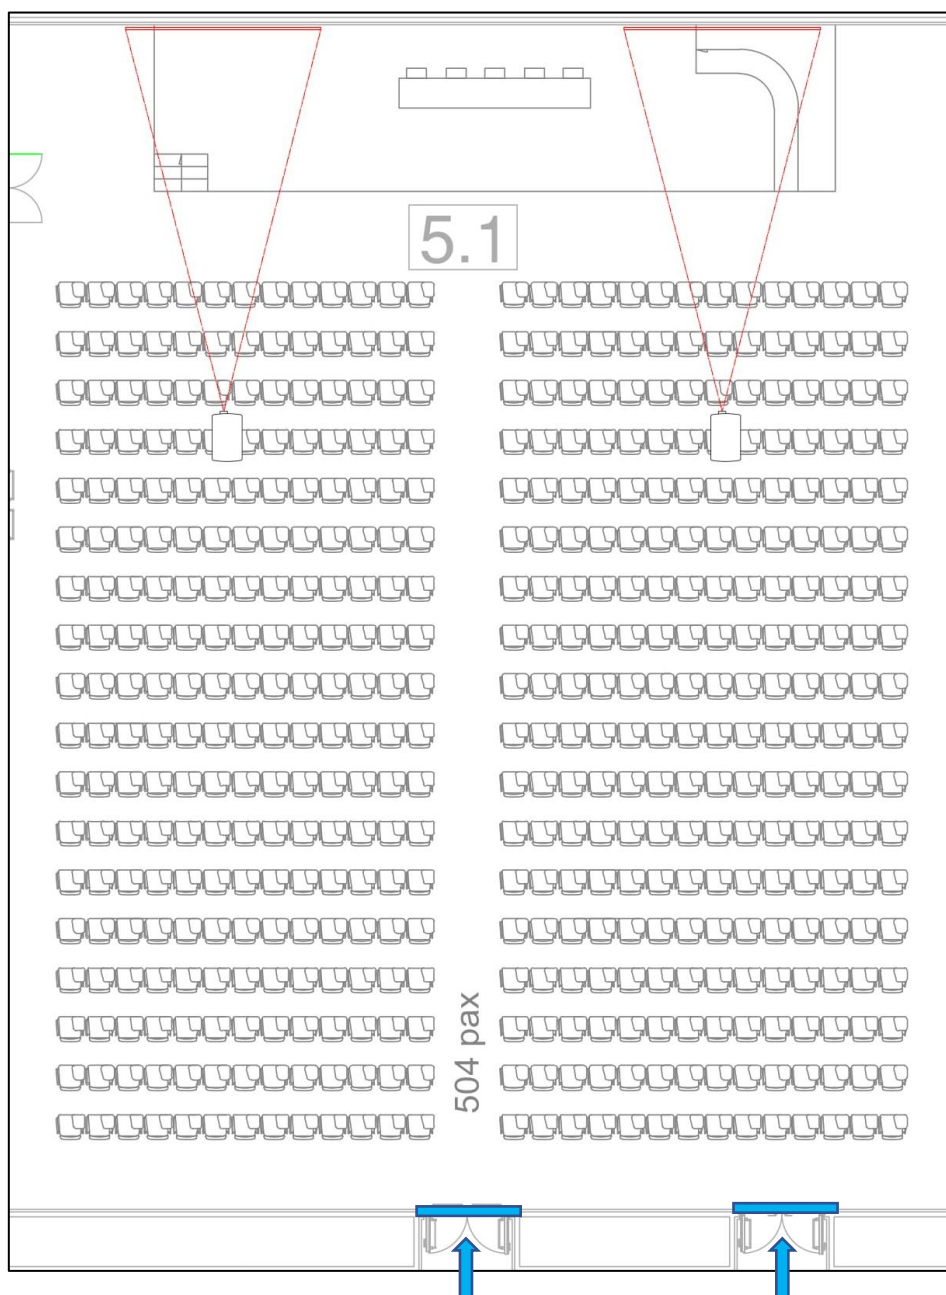

OVIEDO – CC5

500 seats set up in theatre style with a panel table for 4 people and a lectern

Technical Equipment and Floorplan

LCD projector	Laptop	Screen	Laser pointer	Microphones		
				Lectern	Panel	Floor
2 x 6'000 al HD		2x main front screen: 4 x 2,26m	1	2	4	4

Please note that minor changes to the stage's size may be implemented.