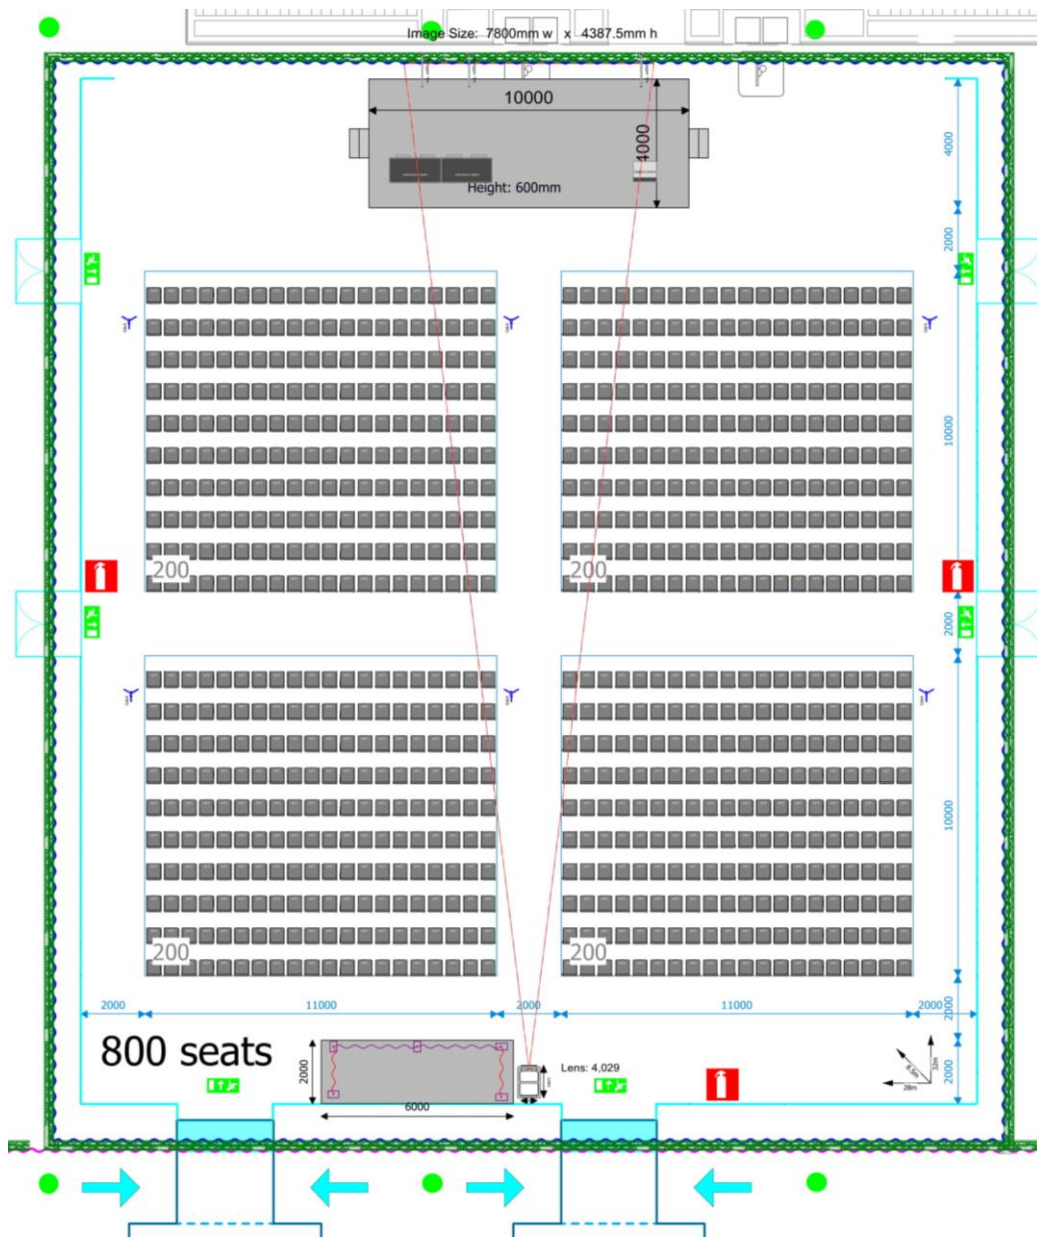

## MALAGA – HALL 5

800 seats set up in theatre style with a panel table for 4 people and a lectern

### Technical Equipment and Floorplan

LCD projector	Laptop	Screen	Laser pointer	Microphones		
				Lectern	Panel	Floor
1 x 10'000 al HD, 3DLP	1	1 Main front screen: 7,8 x 4,4m	1	2	4	6

Please note that minor changes to the stage's size may be implemented.