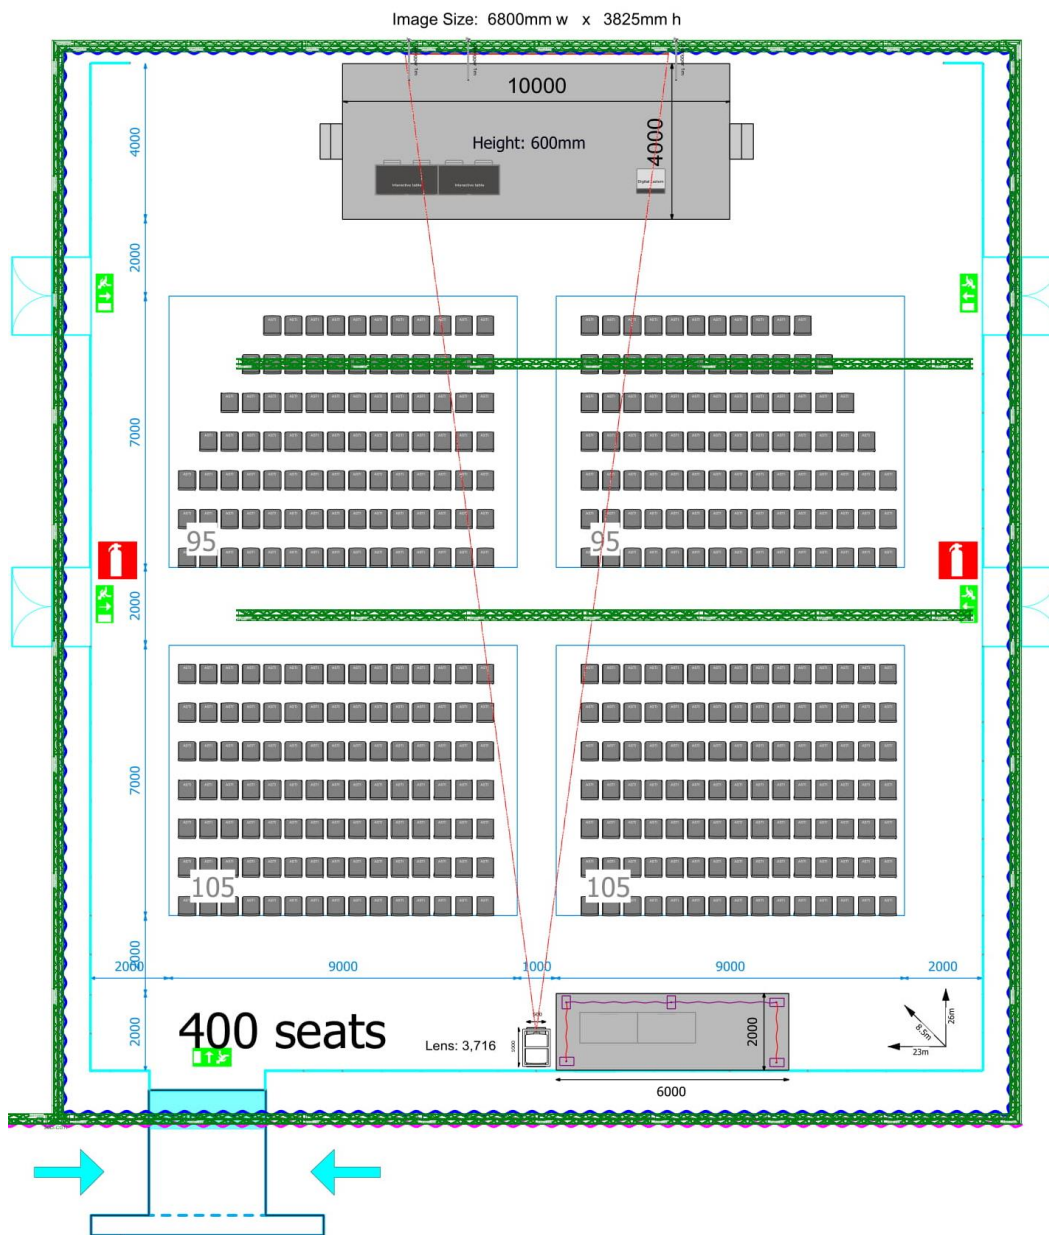

## LEON – HALL 3

400 seats set up in theatre style with a panel table for 4 people and a lectern

### Technical Equipment and Floorplan

LCD projector	Laptop	Screen	Laser pointer	Microphones		
				Lectern	Panel	Floor
1 x 8'000 al HD, 3DLP	1	1 Main front screen: 6,8 x 3,8m	1	2	4	4

Please note that minor changes to the stage's size may be implemented.