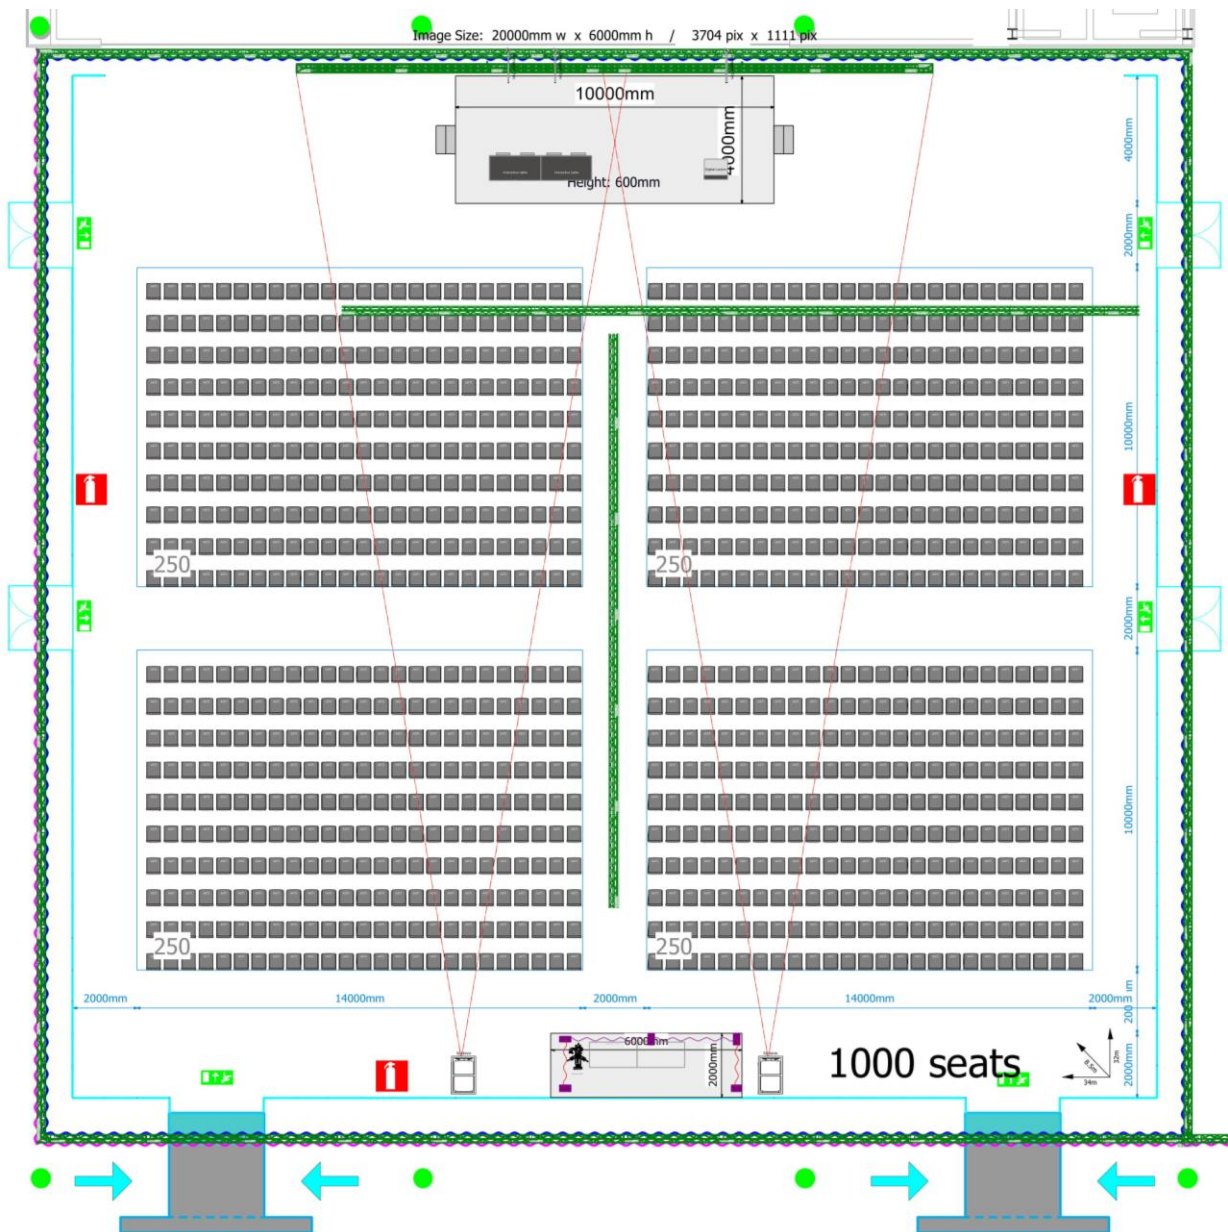

CORDOBA – HALL 7

1000 seats set up in theatre style with a panel table for 4 people and a lectern

Technical Equipment and Floorplan

LCD projector	Laptop	Screen	Laser pointer	Microphones		
				Lectern	Panel	Floor
2 x 20'000 al HD, 3DLP	1	1 Main front screen: 20 x 6,0 m	1	2	4	8

Please note that minor changes to the stage's size may be implemented.