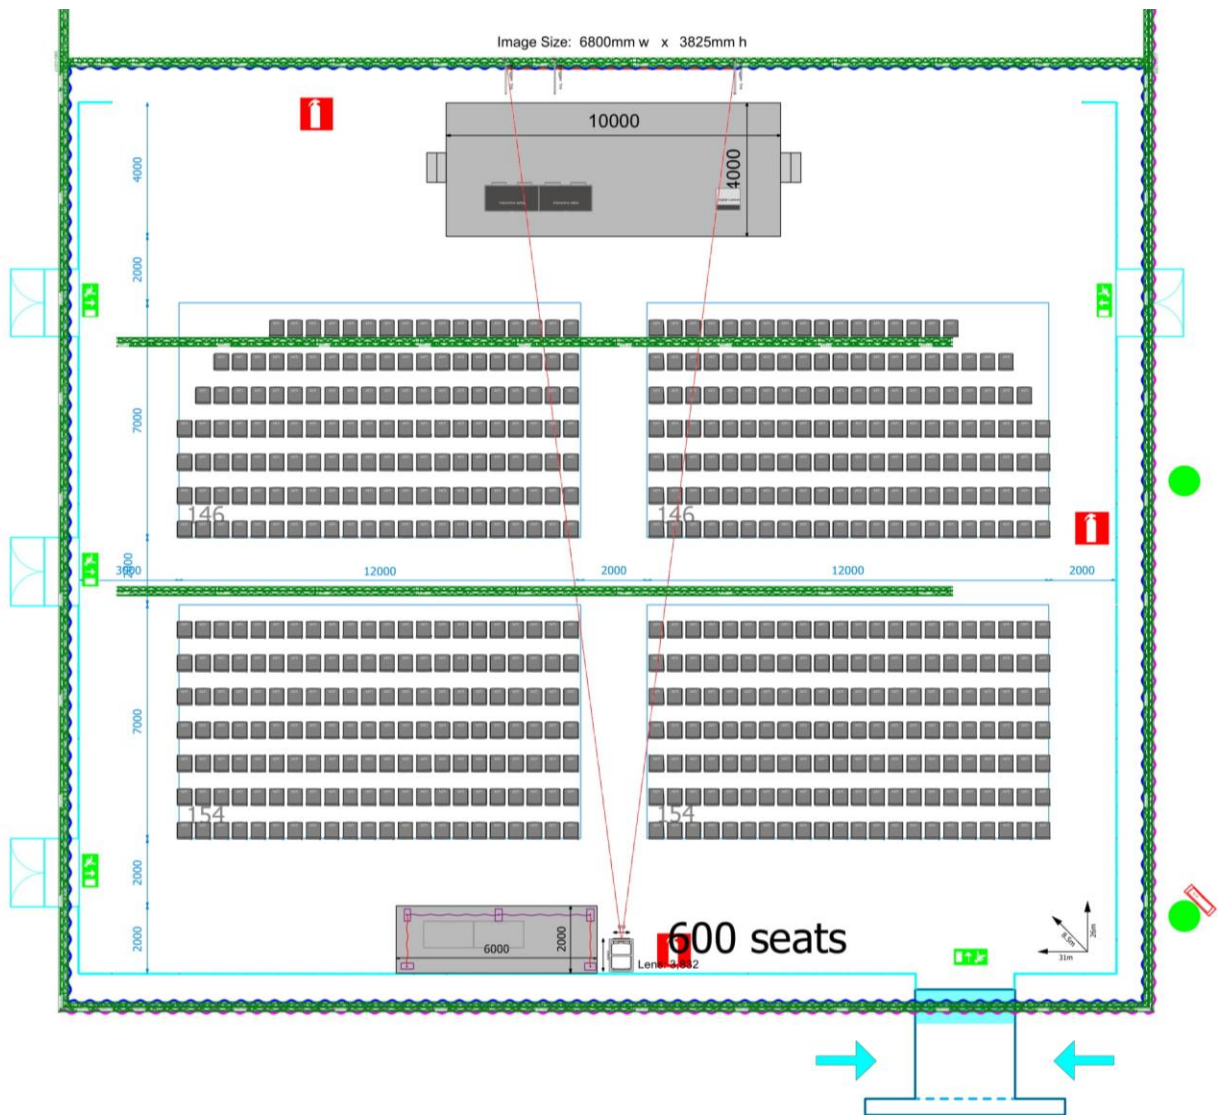

ALICANTE – HALL 3

600 seats set up in theatre style with a panel table for 4 people and a lectern

Technical Equipment and Floorplan

LCD projector	Laptop	Screen	Laser pointer	Microphones		
				Lectern	Panel	Floor
1 x 8'000 al HD, 3DLP	1	1 Main front screen: 6,8 x 3,8m	1	2	4	4

Please note that minor changes to the stage's size may be implemented.