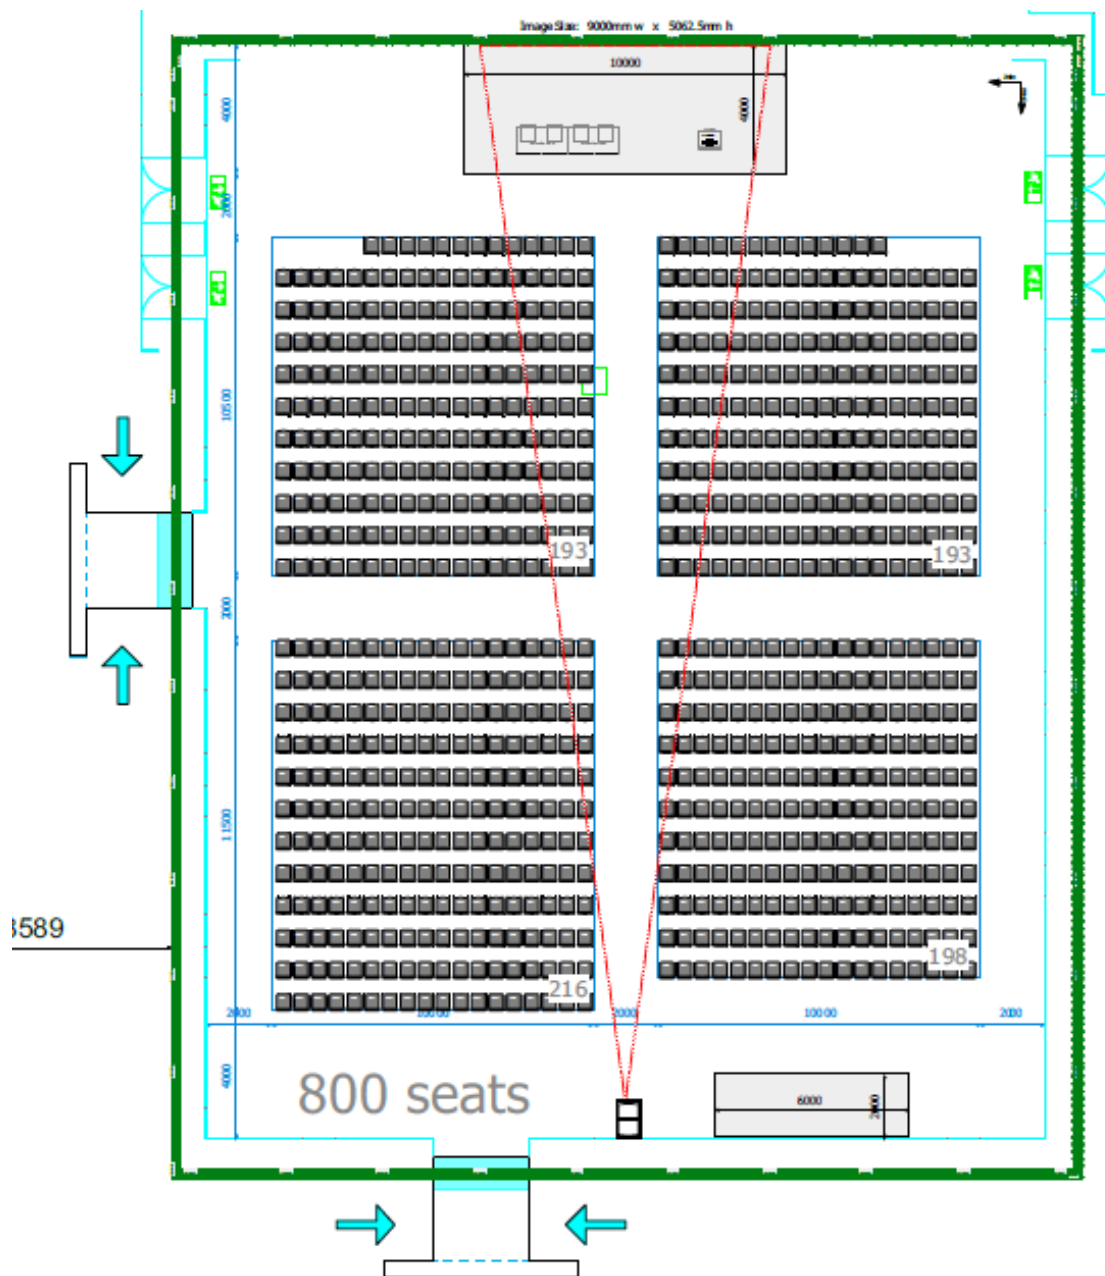

HALL B3 - ROOM 23

800 seats set up in theatre style with a panel table for 4 people and a lectern

Technical Equipment

LCD projector	Laptop	Screen	Laser pointer	Microphones		
				Lectern	Panel	Floor
1 x 14'000 al HD, 3DLP	1	1 Main front screen: 9 x 5.10 m	1	2	4	4

Floorplan

Room 23