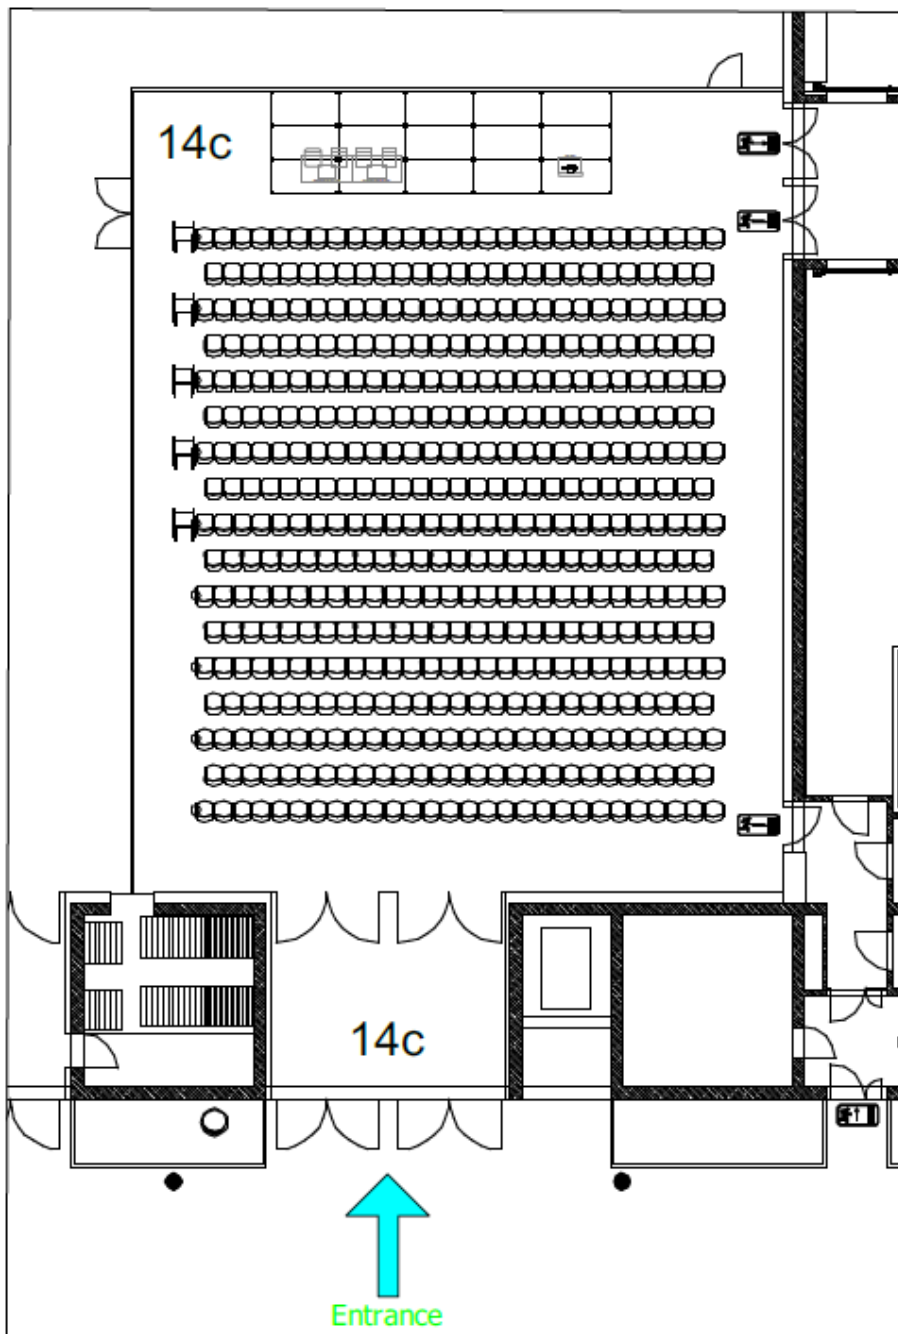

## ICM - ROOM 14c

455 seats set up in theatre style with a panel table for 4 people and a lectern

### Technical Equipment and Floorplan

LCD projector	Laptop	Screen	Laser pointer	Microphones		
				Lectern	Panel	Floor
1 x 12'000 al HD, 3DLP	1	1 Main front screen: 6.8 x 7.5 m (projection size: 6.8 x 3.8 m)	1	2	4	4