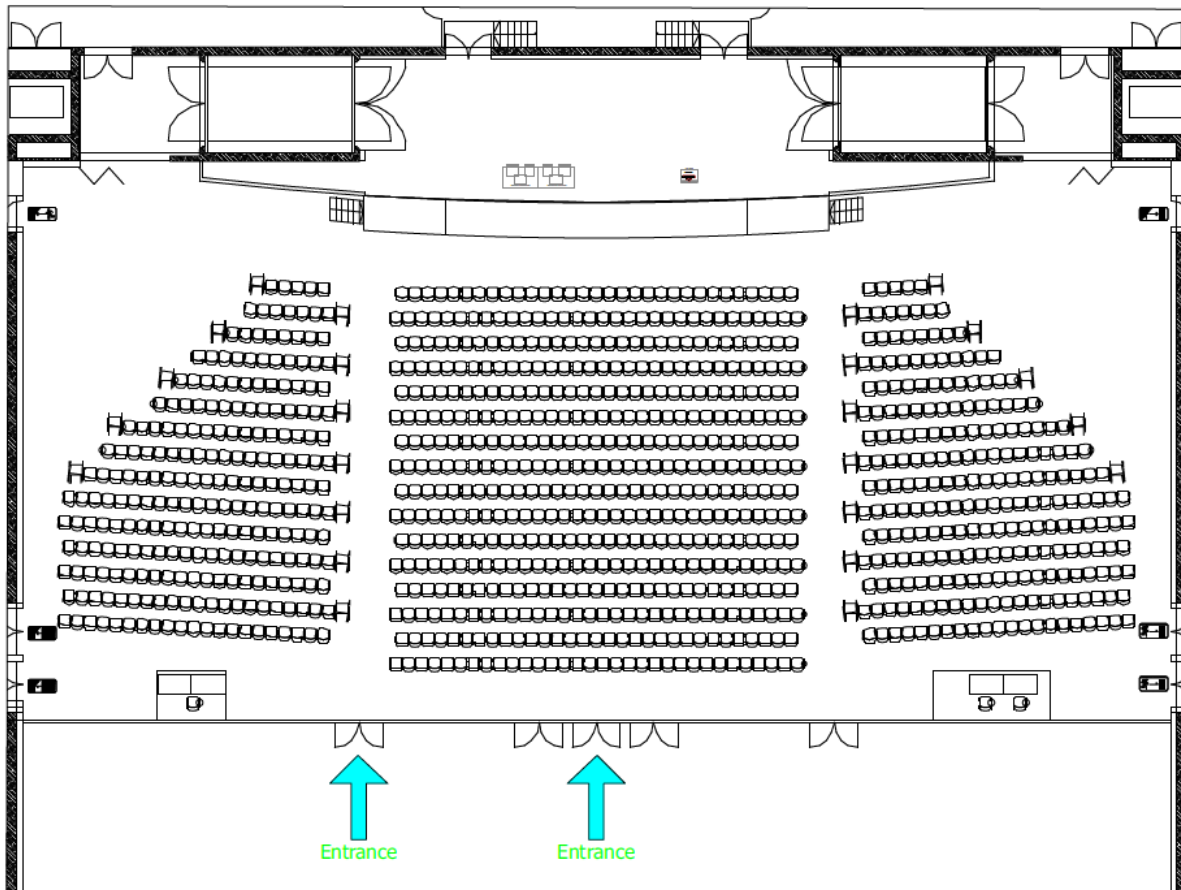

ICM - ROOM 14b

1,000 seats set up in theatre style with a panel table for 4 people and a lectern

Technical Equipment and Floorplan

LCD projector	Laptop	Screen	Laser pointer	Microphones		
				Lectern	Panel	Floor
1 x 20'000 al HD, 3DLP	1	1 Main front screen: 16.3 x 6.45 m (projection size: 11.5 x 6.45 m)	1	2	4	6

Please note that minor changes to the stage's size may be implemented.