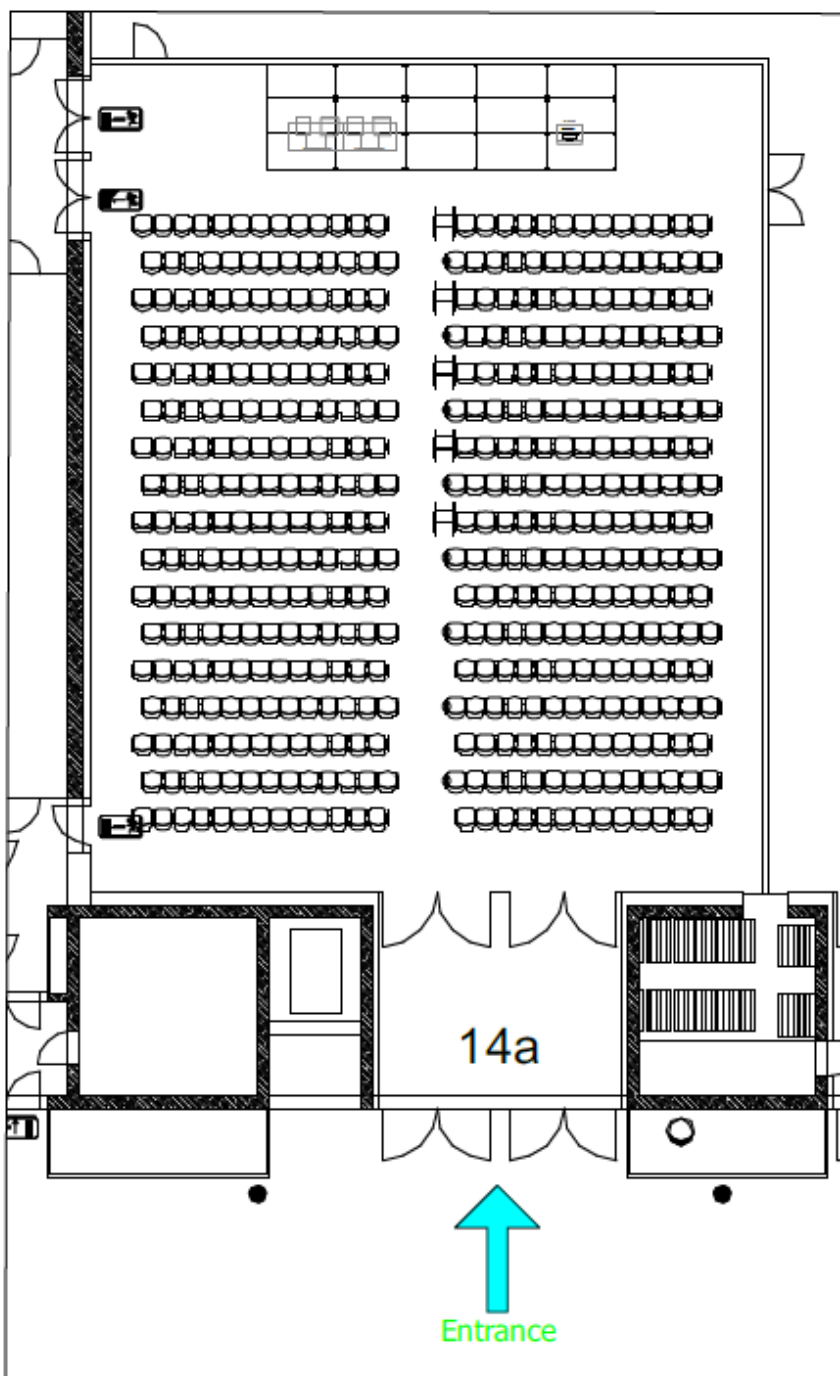

ICM - ROOM 14a

455 seats set up in theatre style with a panel table for 4 people and a lectern

Technical Equipment and Floorplan

LCD projector	Laptop	Screen	Laser pointer	Microphones		
				Lectern	Panel	Floor
1 x 12'000 al HD, 3DLP	1	1 Main front screen: 6.8 x 7.5 m (projection size: 6.8 x 3.8 m)	1	2	4	4

Please note that minor changes to the stage's size may be implemented.