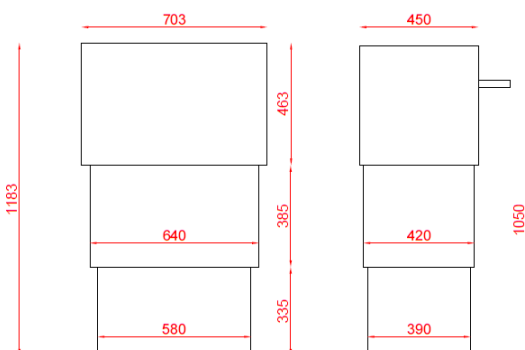

ICM - ROOM 3

100 seats set up in theatre style with a panel table for 4 people and a lectern

Technical Equipment

LCD projector	Laptop	Screen	Microphone		
			Lectern	Panel	Floor
1	1	1	1	4	1

Floorplan

Lectern

Front

Side

Panel table