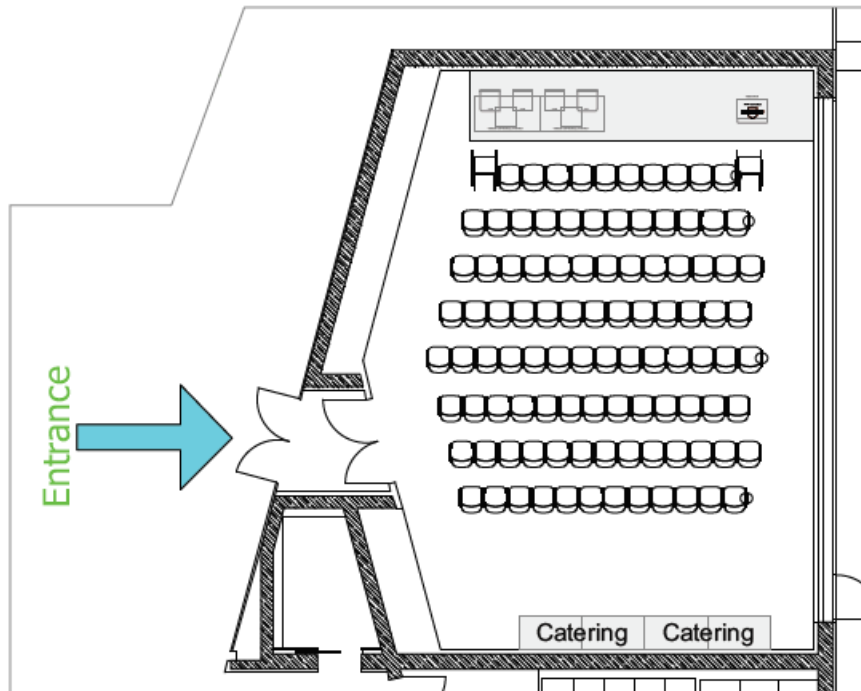

ICM - ROOM 3

100 seats set up in theatre style with a panel table for 4 people and a lectern

Technical Equipment

LCD projector	Laptop	Screen	Microphone		
			Lectern	Panel	Floor
1	1	1	1	4	1

Floorplan

Lectern

Front

Side

Panel table