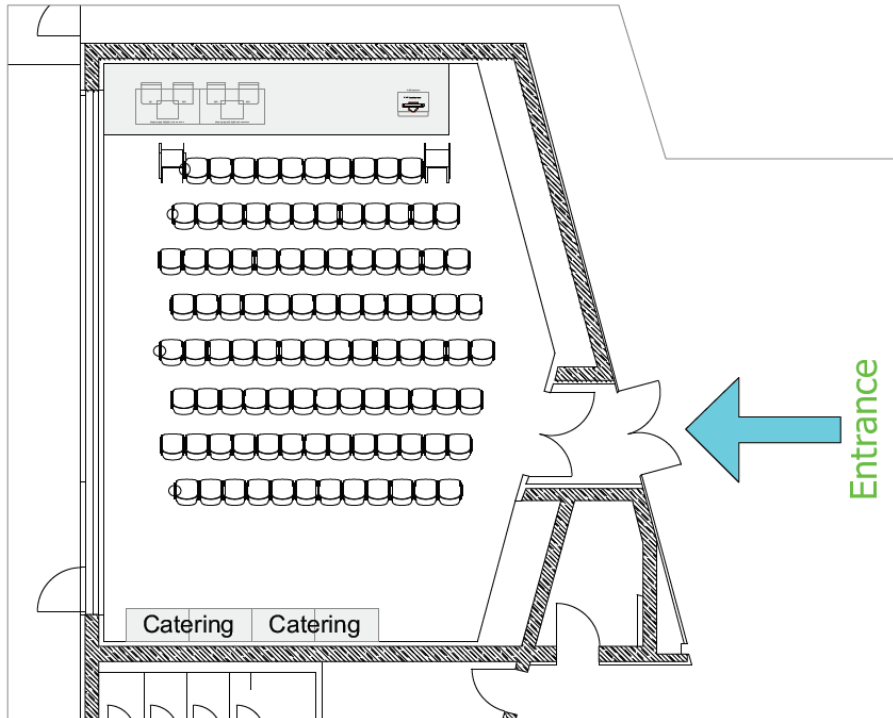

ICM - ROOM 2

100 seats set up in theatre style with a panel table for 4 people and a lectern

Technical Equipment

LCD projector	Laptop	Screen	Microphone		
			Lectern	Panel	Floor
1	1	1	1	4	1

Floorplan

Lectern

Front

Side

Panel table