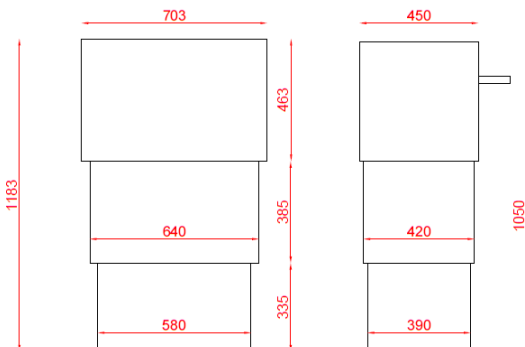

ICM - ROOM 2

100 seats set up in theatre style with a panel table for 4 people and a lectern

Technical Equipment

LCD projector	Laptop	Screen	Microphone		
			Lectern	Panel	Floor
1	1	1	1	4	1

Floorplan

Lectern

Front

Side

Panel table