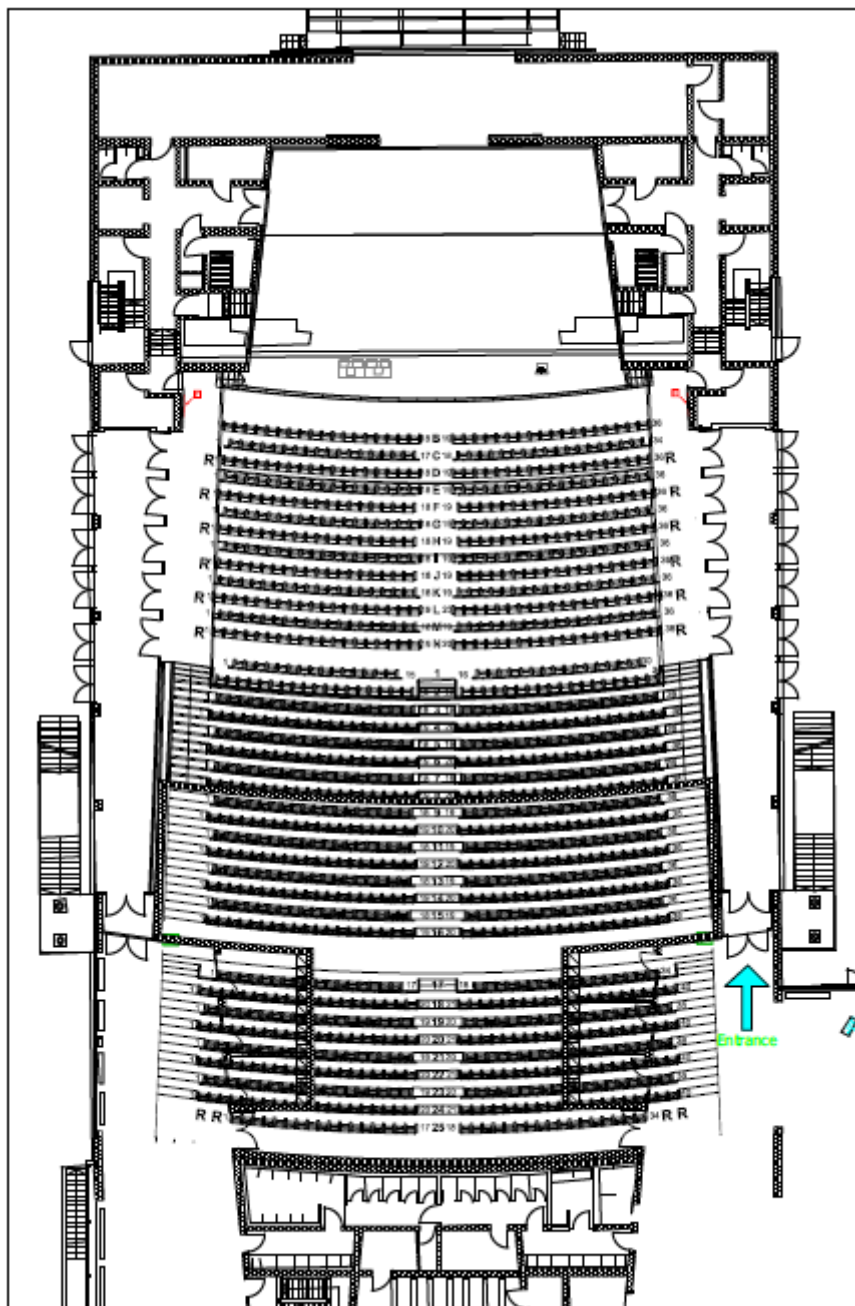

ICM - ROOM 1

1,430 seats set up in theatre style with a panel table for 4 people and a lectern

Technical Equipment and Floorplan

LCD projector	Laptop	Screen	Laser pointer	Microphones		
				Lectern	Panel	Floor
1 x 20'000 al HD, 3DLP	1	1 Main front screen: 15 x 14 m. (projection size: 15 x 8.40 m)	1	2	4	8

Please note that minor changes to the stage's size may be implemented.