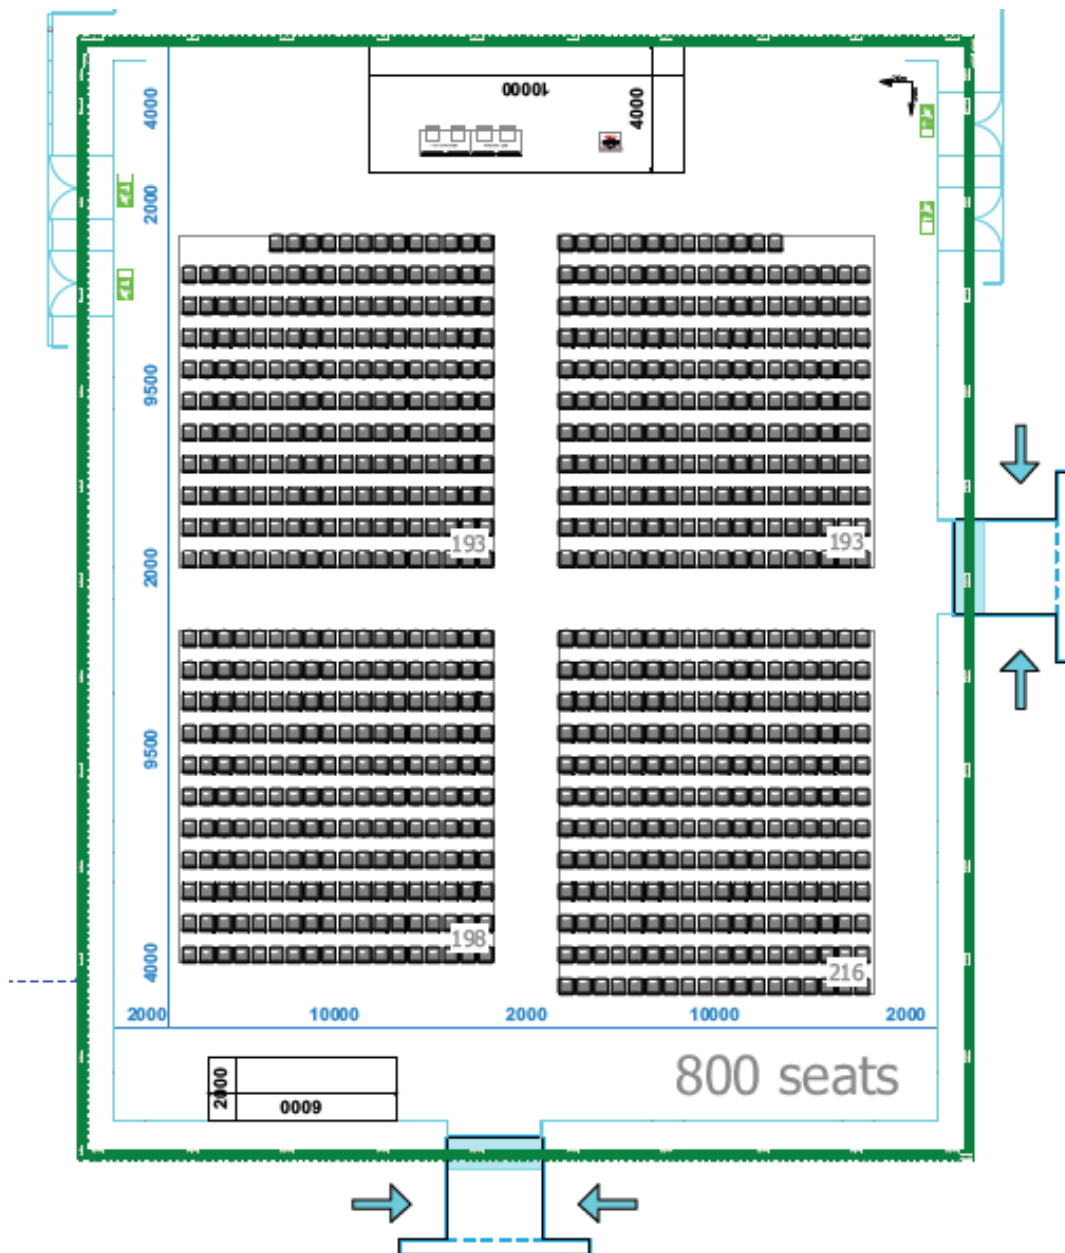

## HALL A1 - ROOM 15

800 seats set up in theatre style with a panel table for 4 people and a lectern

### Technical Equipment and Floorplan

LCD projector	Laptop	Screen	Laser pointer	Microphones		
				Lectern	Panel	Floor
1 x 14'000 al HD, 3DLP	1	1 Main front screen: 9 x 5.10 m	1	2	4	6

Please note that minor changes to the stage's size may be implemented.