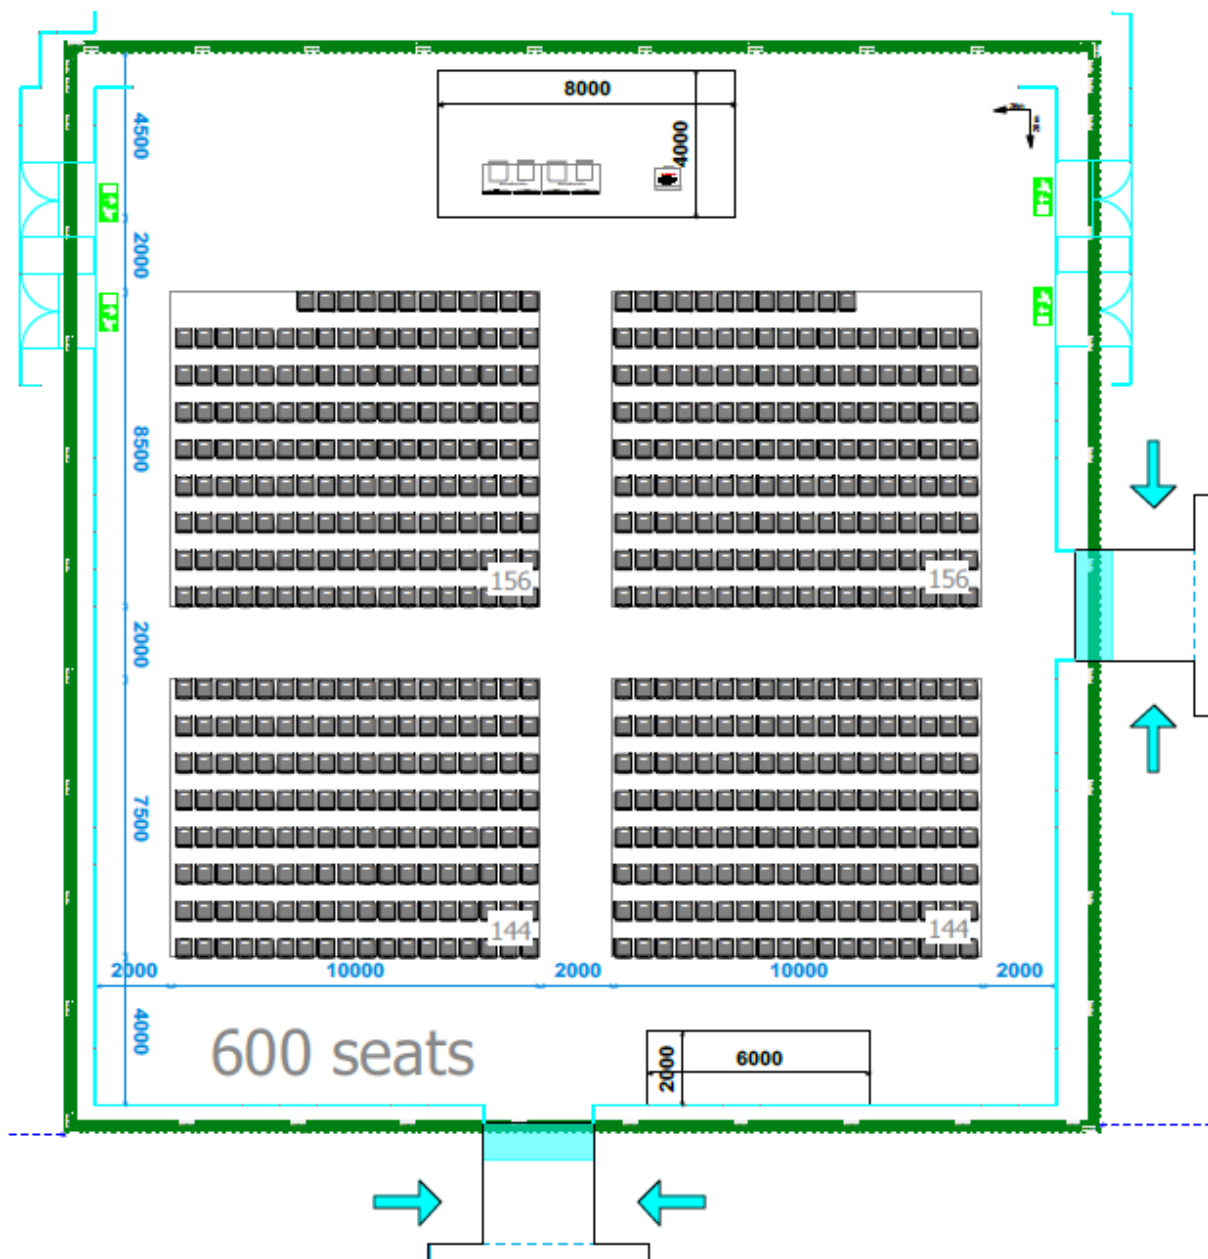

HALL B3 - ROOM 22

600 seats set up in theatre style with a panel table for 4 people and a lectern

Technical Equipment and Floorplan

LCD projector	Laptop	Screen	Laser pointer	Microphones		
				Lectern	Panel	Floor
1 x 12'000 al HD, 3DLP	1	1 Main front screen: 8 x 4.57 m	1	2	4	4

Please note that minor changes to the stage's size may be implemented.