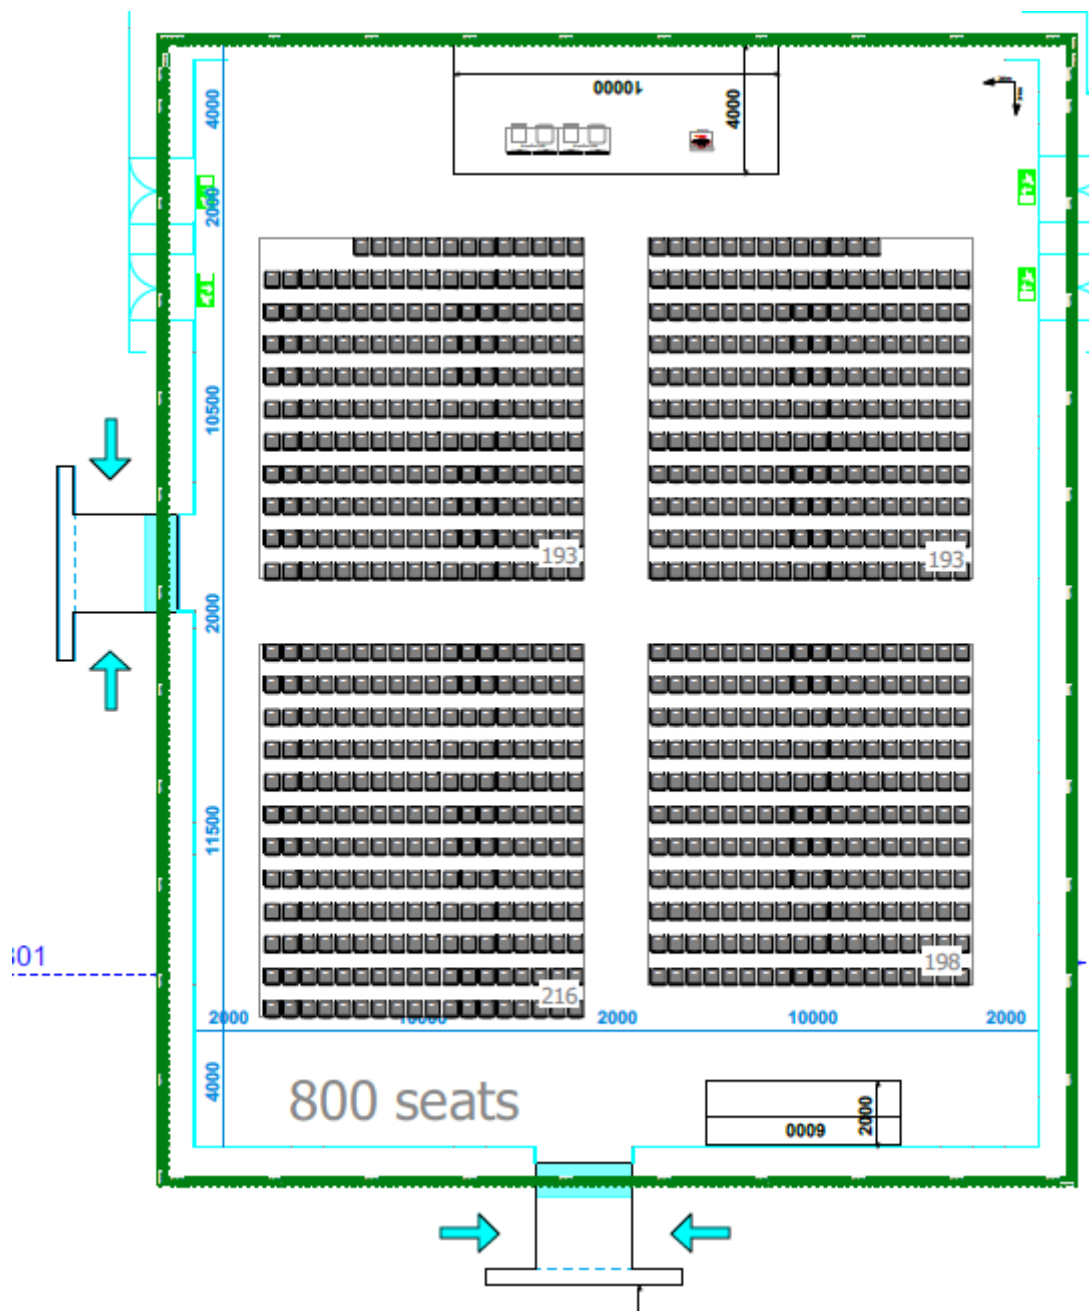

HALL B3 - ROOM 21

800 seats set up in theatre style with a panel table for 4 people and a lectern

Technical Equipment and Floorplan

LCD projector	Laptop	Screen	Laser pointer	Microphones		
				Lectern	Panel	Floor
1 x 14'000 al HD, 3DLP	1	1 Main front screen: 9 x 5.10 m	1	2	4	6

Please note that minor changes to the stage's size may be implemented.