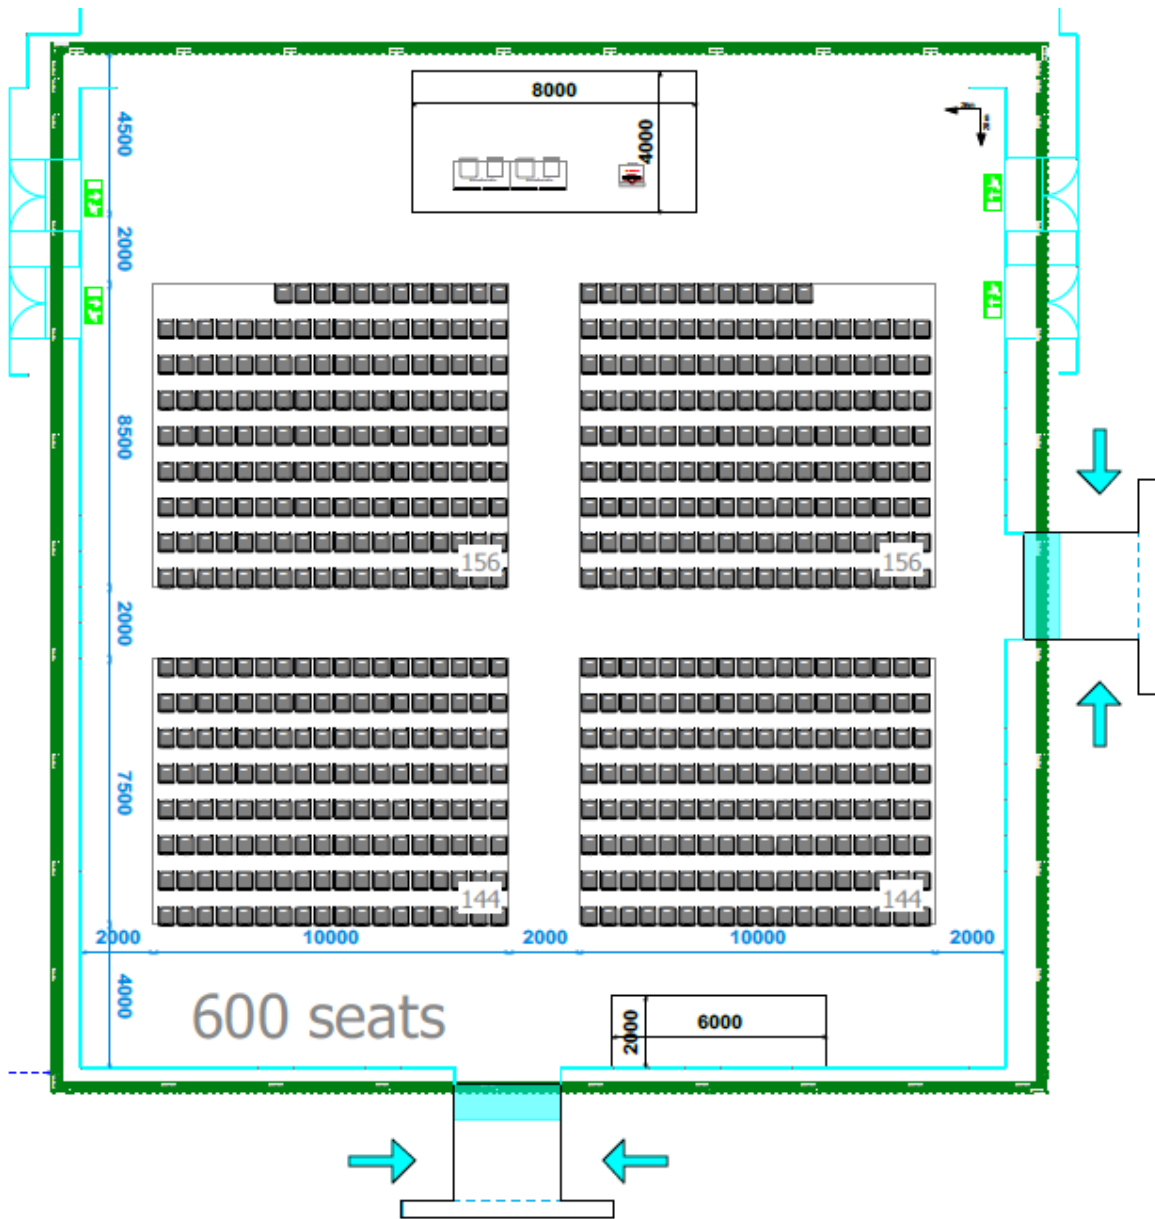

HALL B3 - ROOM 20

600 seats set up in theatre style with a panel table for 4 people and a lectern

Technical Equipment and Floorplan

LCD projector	Laptop	Screen	Laser pointer	Microphones		
				Lectern	Panel	Floor
1 x 8'000 al HD, 3DLP	1	1 Main front screen: 6,8 x 3.8 m	1	2	4	4

Please note that minor changes to the stage's size may be implemented.