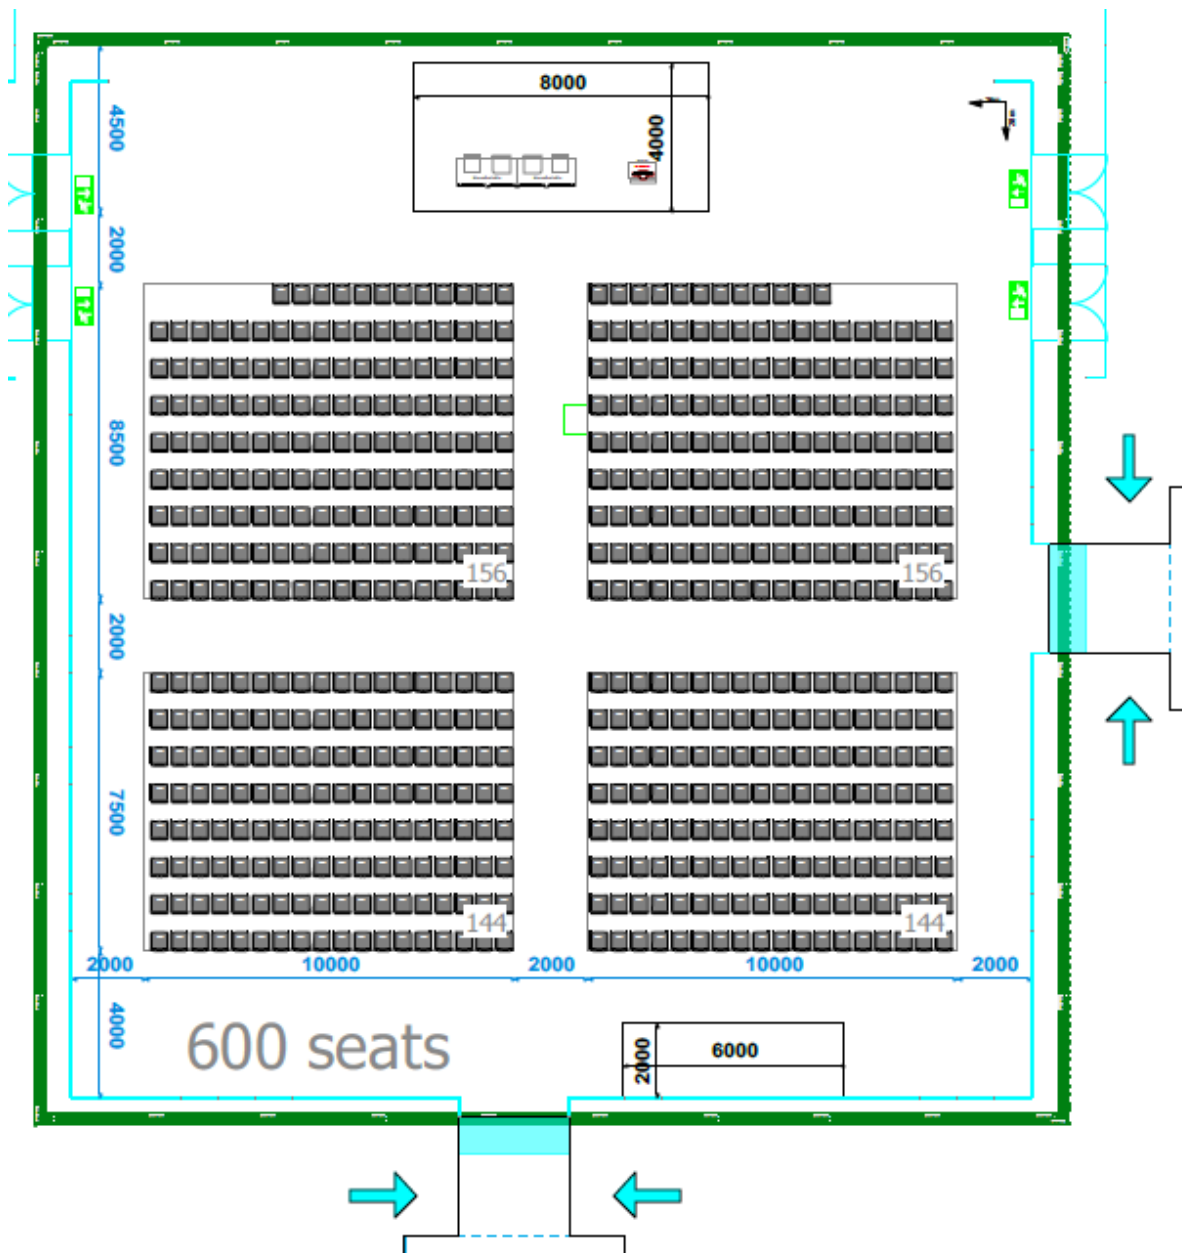

HALL B4 - ROOM 19

600 seats set up in theatre style with a panel table for 4 people and a lectern

Technical Equipment and Floorplan

LCD projector	Laptop	Screen	Laser pointer	Microphones		
				Lectern	Panel	Floor
1 x 8'000 al HD, 3DLP	1	1 Main front screen: 6,8 x 3.8 m	1	2	4	4

Please note that minor changes to the stage's size may be implemented.