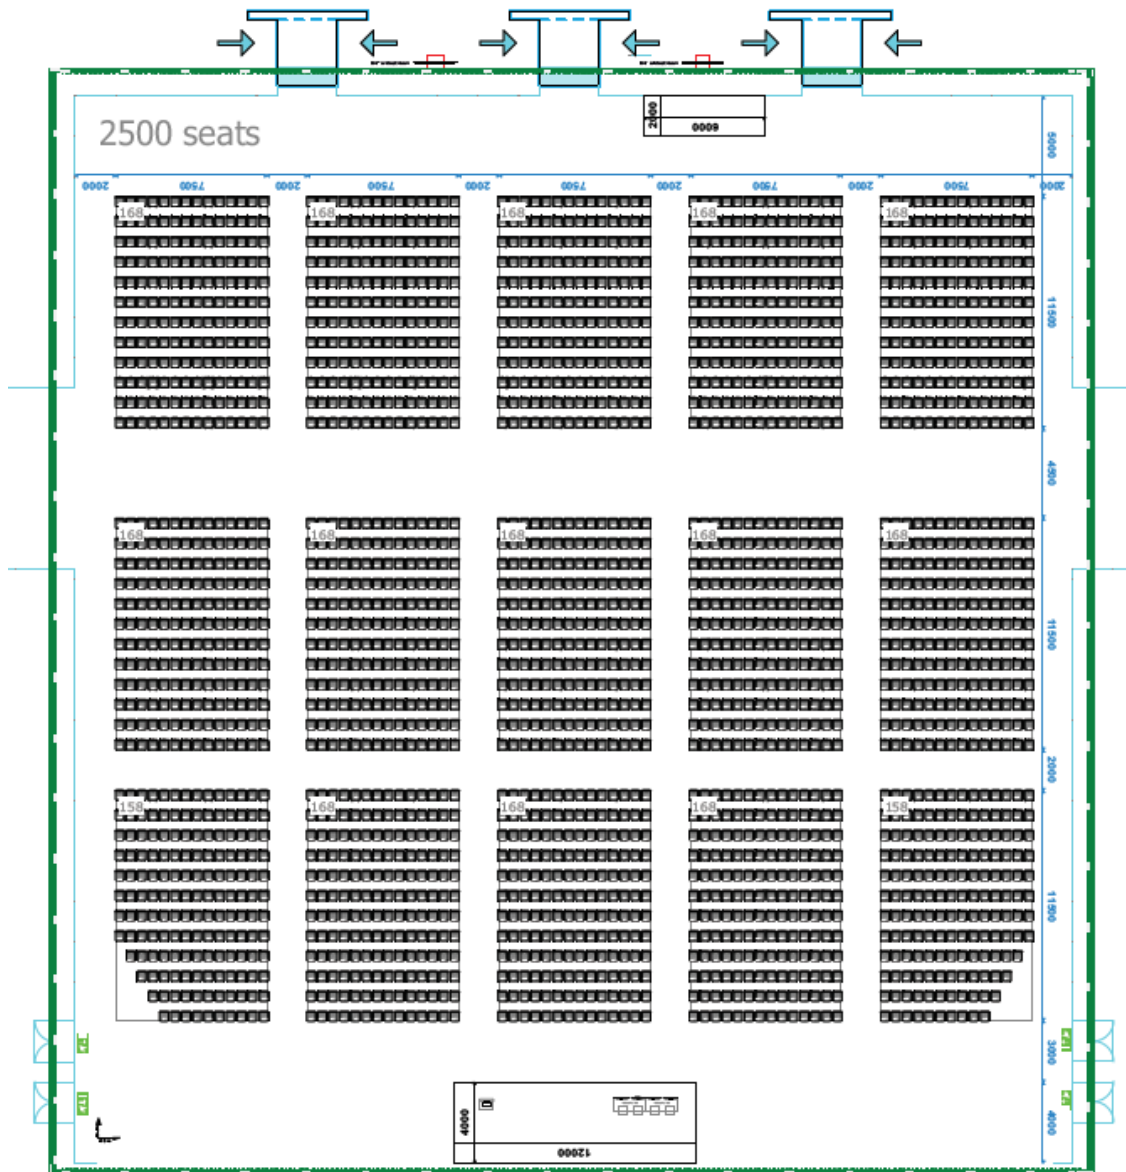

HALL A1 - ROOM 17

2,500 seats set up in theatre style with a panel table for 4 people and a lectern

Technical Equipment and Floorplan

Location	LCD projector	Laptop	Screen	Laser pointer	Microphones		
					Lectern	Panel	Floor
Hall A1 – Room 17 2.500 seats	2 x 20'000 al HD, 3DLP 2 x 10'000 al HD, 3DLP	1	1 Main front screen: 20 x 6 m 2 delay projection screens: 6.8 x 3.8 m	1	2	4	8

Please note that minor changes to the stage's size may be implemented.